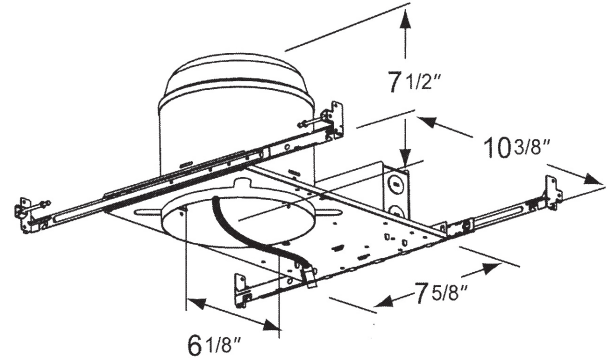

8115HA

120V-277V Universal Voltage

Catalog #:		Type
Project:		Date
Prepared by:		

6" LED IC Airtight Frame-In

6" LED IC Airtight Frame-In

DESCRIPTION

An ideal solution for efficiency, safety, and flexible design aesthetics. The 8115HA LED new construction housing is for use in shallow ceilings where 2" x 8" joist constructions is used and can be in direct contact with ceiling insulation. This 8115HA balances efficiency and cost to bring you the options needed to complete a variety of residential or commercial projects with a reliable and modern LED down light solution.