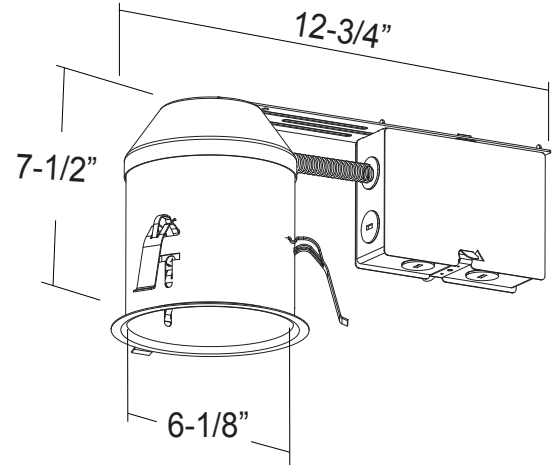

8115HRA

120V-277V Universal Voltage

Catalog #:		Type
Project:		Date
Prepared by:		

6" LED IC Airtight Remodel

DESCRIPTION

An ideal solution for efficiency, safety, and flexible design aesthetics. The 8115HRA LED remodel housing is for use in shallow ceilings where 2"x8" joist construction is used and can be in direct contact with ceiling insulation. This 8115HRA balances efficiency and cost to bring you the options needed to complete a variety of residential or commercial projects with a reliable and modern LED down light solution.

DESIGN FEATURES

Electrical

- Voltage: 120V with 120V trims
- Voltage: 277V with 277V trim
- Suitable for use in wet location and feed through wiring
- Dimmable compatible with conventional dimming systems
- Suitable for use in damp locations, wet locations when used with 8563, 8523, and 8568 trims
- Trims include E-26 socket adapter for retro fit use

Housing

- Sturdy aluminum construction
- Suitable for use in remodel applications
- Adjusts to accommodate various ceiling thickness
- IC Rated for direct contact with batt type fiberglass insulation
- 7-1/2" height allows use in 2" x 8" joist construction

Junction Box

- J-Box is listed for through-branch circuit wiring (4in - 4out) and eight 1/2" knockouts and four non-metallic cable knockouts with strain relief clamps
- 3-port quick connectors pre-installed in J-box

Dimensions

- 12-3/4" x 6-1/8" x 7-1/2"
- Aperture: 6-3/8"

Certifications

- 5 year limited warranty
- cETLus for wet location
- Meets Washington State energy code for restricted air flow requirements

TEL: 800.937.6925 | Fax: 800.207.9509 | www.rplighting.com

Specifications and dimensions subject to change without notice.