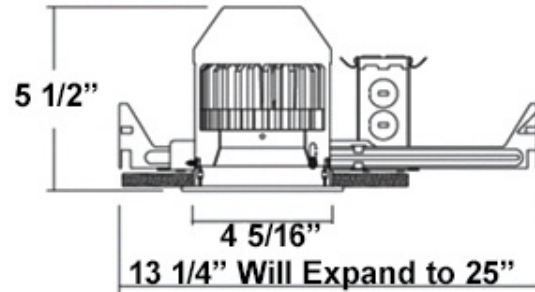

8215HA

120V-277V Universal Voltage

Catalog #:		Type
Project:		Date
Prepared by:		

4" LED IC Airtight Shallow Frame-In

DESCRIPTION

This 8215HA Series is an ideal solution for efficiency, safety, and flexible design aesthetics. This new construction housing is for use in shallow ceilings where 2" x 6" joist constructions is used and can be in direct contact with ceiling insulation. Balances efficiency and cost to bring you the options needed to complete a variety of new construction residential or commercial projects with a reliable and modern LED down light

DESIGN FEATURES

Electrical

- 120V - 60 Hz
- LED Trims - Maximum 15W
- Thermally protected against improper lamping

Housing

- Sturdy steel/aluminum construction
- Suitable for use in new construction applications
- 5-1/2" overall height allows use in 2" x 6" joist construction
- J-box is listed for through-branch circuit wiring (4in – 4out), with seven 1/2" knockouts and four non-metallic cable knockouts with strain clamps
- 3-port quick connectors pre-installed in all J-boxes
- Heavy gauge captive bar hangers included for ceiling joist or suspended "T" construction
- Bar hangers are adjustable to 24" with 4 captive nails included
- Adjusts to fit up to 1" ceiling thickness