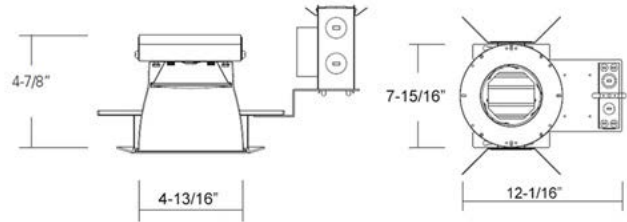

8121H

120V-277V

Catalog #:		Type
Project:		Date
Prepared by:		

4" LED Architectural Housing

DESCRIPTION

An ideal solution for efficiency, safety, and flexible design aesthetics. The 8121H housing and available trims offer balance, power, and efficiency to bring you the options needed to complete a variety of high-end residential, multifamily, or commercial projects with a reliable and modern LED down light solution.

DESIGN FEATURES

Electrical

- 120V-277V Universal Voltage
- Housing Output Options:
  - 14W | 1150 lms (delivered)
  - 23W | 1950 lms (delivered)
- 3000K | 3500K | 4000K
- 80 CRI | 50,000 hour projected life
- Dimmable TRIAC, ELV, and 0-10V DC dimming

Housing

- Sturdy aluminum construction
- Suitable for use in new construction applications
- 4-7/8" overall height with trim for use in 2" x 6" joist construction
- Junction Box listed for through branch circuit wiring with (5) 3/4" knockouts and easy opening access plate

Available Trims

- 8590HZ-Haze cone reflector
- 8586WH-Haze reflector with White Baffle
- 8587WH-Haze reflector with White Baffle with Lens; Wet Listed
- Beam angle 60°

Emergency (-EM) Option

- RP Lighting 4782EM emergency battery factory installed
- Emergency Battery Output = 9W
- Emergency Lumen Output = 9W x Fixture L/W

Certifications

- cCSAus Listed for damp location (wet trim available)
- Energy Star Listed
- LED Lamp: 5 Year Limited Warranty
- Other Components: 1 Year Limited Warranty

ORDERING GUIDE

Example: 8121H-14-40-EM

Model #	Wattage	CCT	Emergency
8121H			
8121H	-14 : 14W -23 : 23W	-30 : 3000K -35 : 3500K -40 : 4000K	blank : no EM option -EM : adds EM Battery Pack