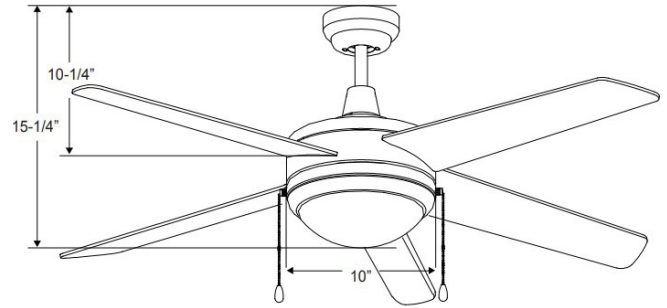

## Mirage II - 5-Blade, 44" Sweep, Integrated LED Light Kit Included

#### Dimensions

15-1/4"	10"	10-1/4"
Height (lowest point)	Width (housing)	Height (top of blade)

<sup>1</sup>To avoid fan blade warping, fan must be installed in climate controlled environment