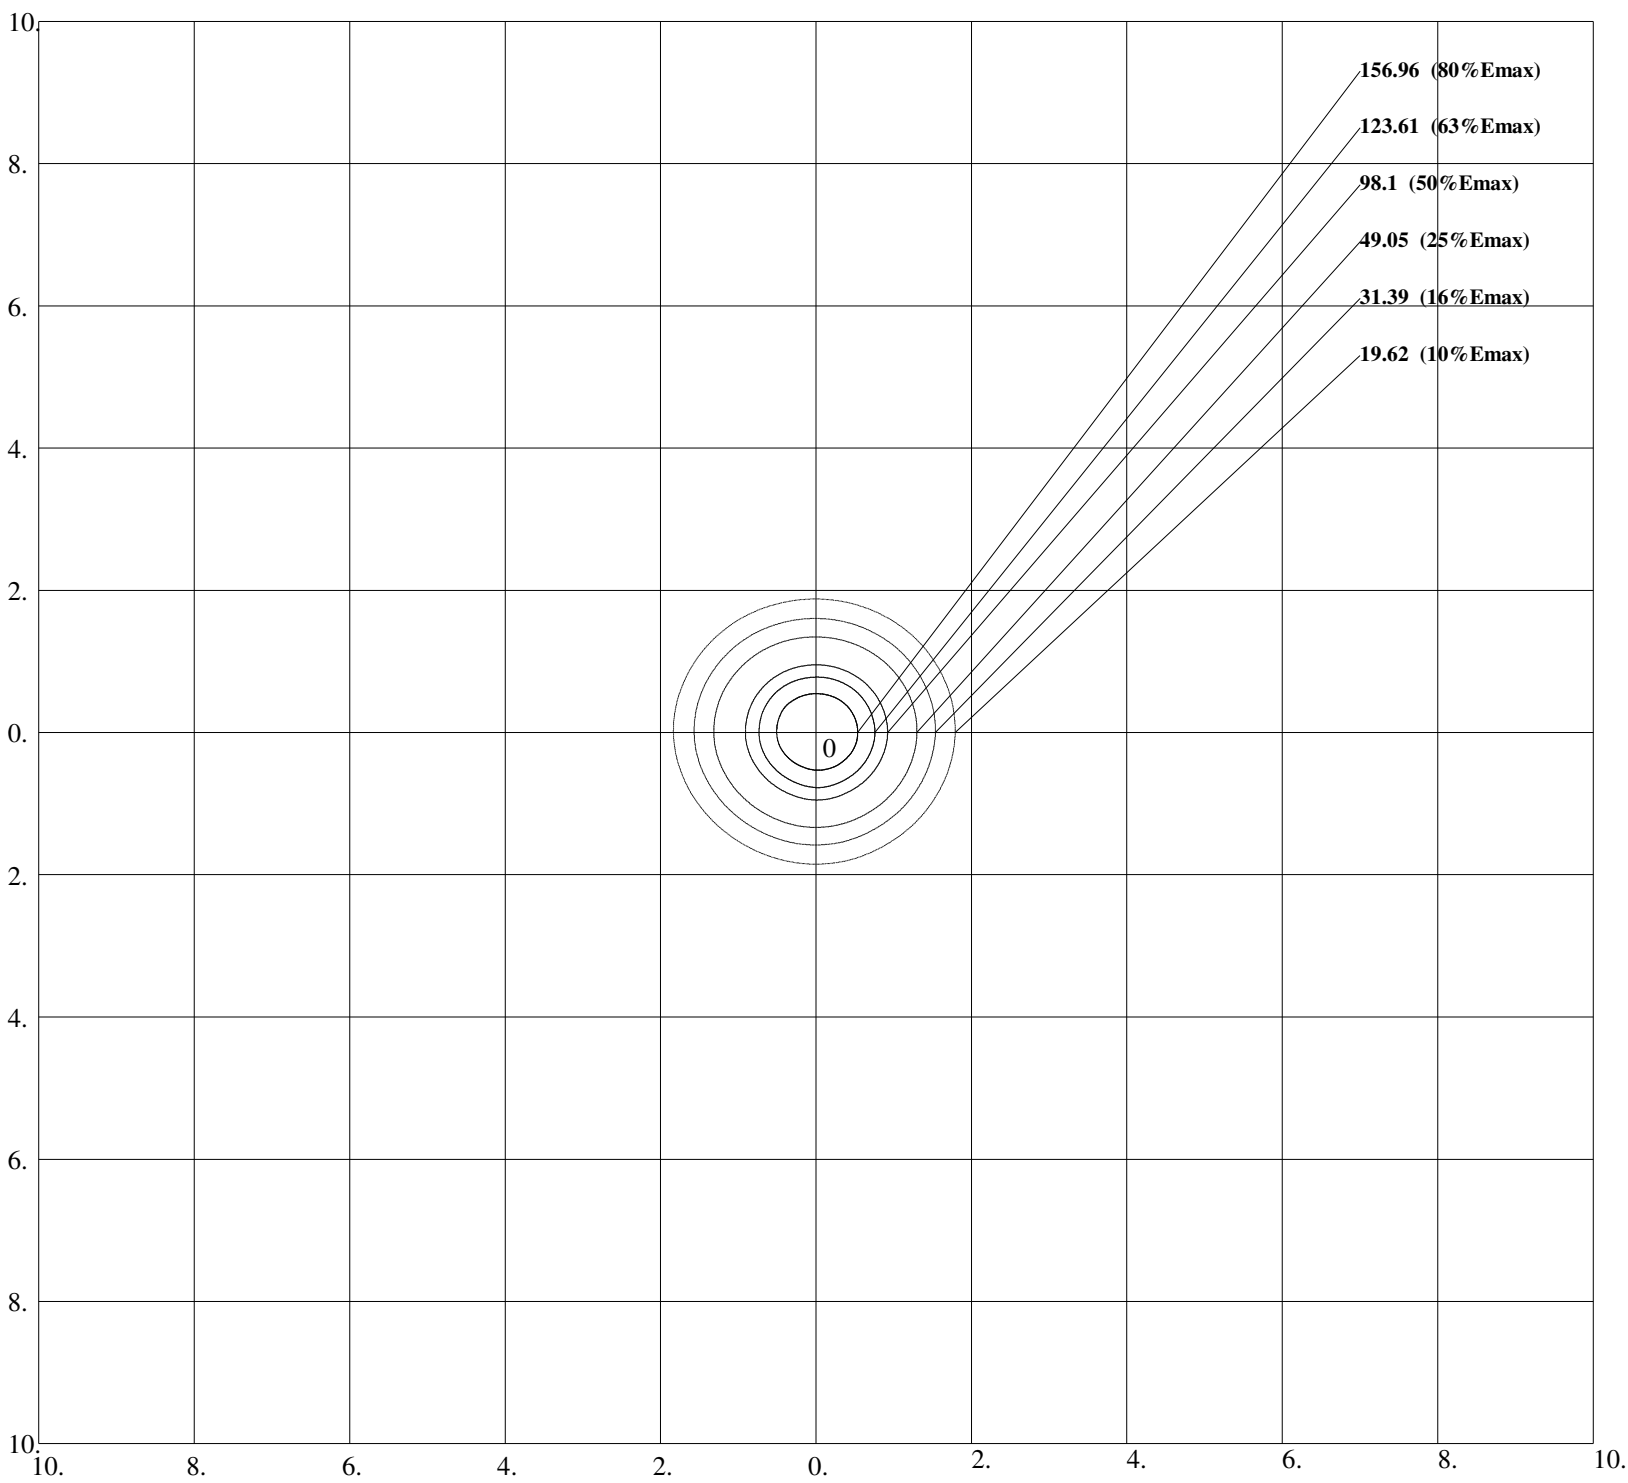

Iso-Lux [Unit :lx] [[.

Units: lx
 Height: 3 m
 Max Illuminance : 196.2lx

RP Lighting • Fans

Lux-Distance Curve