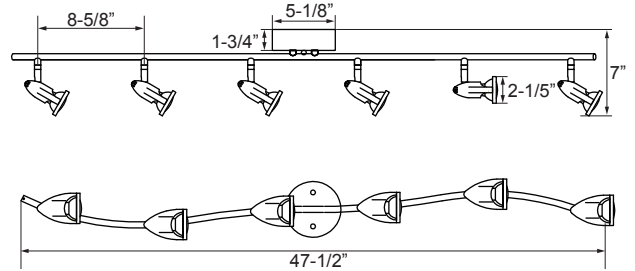

## 6 Head LED Light Bar

6 Head LED Light Bar

#### Construction

- Heavy duty, steel construction
- 330° horizontal head rotation
- 90° vertical head rotation

#### Dimensions

- 47-1/2" L x 5-1/8" W x 7" H