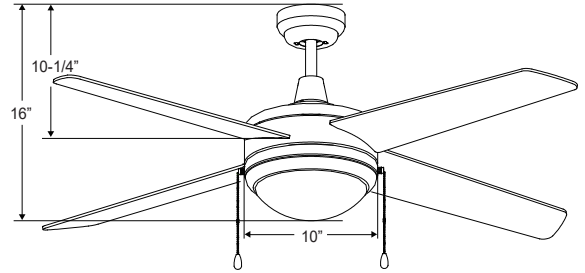

## Europa - 4-Blade, 50" Sweep, E26 LED Light Kit Included

1004-E26-L Europa

#### Dimensions

16"	10"	10-1/4"
Height (lowest point)	Width (housing)	Height (top of blade)