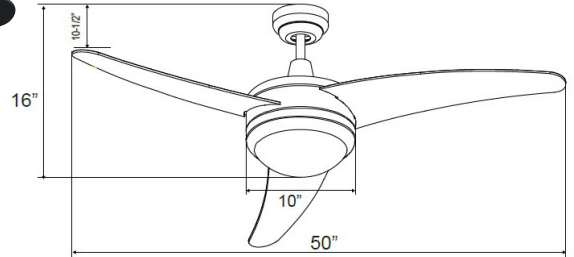

1078-E26-L

120V

Catalog #:		Type
Project:		Date
Prepared by:		

Contempo I - 3 Curved Blade, 50" Sweep, E26 LED Light Kit Included

DESCRIPTION

The clean lines and modern design of the Contempo I Series add style to any contemporary space. The efficient included E26 LED light kit provides ample illumination and energy savings over traditional sources.

DESIGN FEATURES

Motor

- 3-Speed | Reversible
- AC Motor | 153 x 15 mm | 3 capacitors
- RPM: High: 234 Low: 106
- High: CFM: 5449 | Watts: 57.26 | Efficiency = 95.2
- Low: CFM: 2733 | Watts: 15.4
- 76" Lead wire | 4" down rod included

Blades

- 3-Blade, 50" sweep
- Construction: Plywood¹
- 12° pitch

Light Kit

- E26 light kit included
- 2 x 9W A19 LED | Dimmable | 3000K | lamps included; 900 lms (delivered)
- Shade: Satin white glass
- Replacement glass: 1079-G-E26

Dimensions

16"	10"	10-1/2"
Height (lowest point)	Width (housing)	Height (top of blade)

Controls:

- Pull Chain
- Optional Remote Control (sold separately) RC-10
- Optional Wall Control (sold separately) WC-4 | WC-8 | WC-13 | WC-16