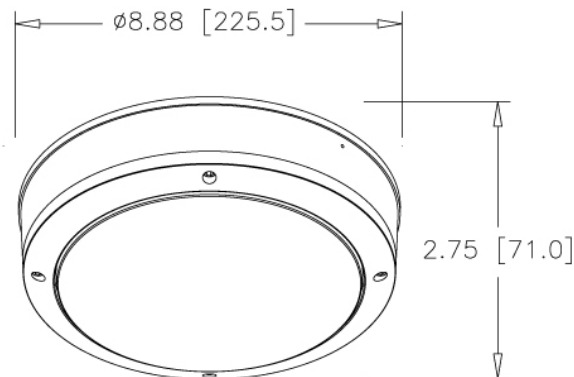

4420

120V

Catalog #:		Type
Project:		Date
Prepared by:		

9" Outdoor LED Bulkhead

DESCRIPTION

A modern take on a classic bulkhead. This series marries energy efficient, long-life LED technology with contemporary architectural styling. Suitable for use outdoors, these fixtures are perfect for general exterior lighting around entrances, stairways, walkways, corridors, parking areas, vehicle ramps, or anywhere that requires efficient lighting with a touch of style.

DESIGN FEATURES

Construction

- Heavy-duty aluminum die-cast housing with gasketed, frosted acrylic diffuser

Electrical

- Operating voltage 120V
- Wet location rated, suitable for use outdoors
- 3000K | 80 CRI
- 15W | 850 lms
- 102° beam angle
- Operating temperature: -31°F (-35°C) to 122°F (50°C)

Installation

- Easy J-box surface mounting for simple installation
- Wall mount

Lens

- Gasketed frosted acrylic lens protects LEDs and diffuses glare while allowing for optimum lumen output

Dimensions

- Ø 8.88" x 2.75" depth

Specifications and dimensions subject to change without notice.

1/3/23 R1

RP | LIGHTING · FANS

4420

120V

Specification & Ordering

Model #	Dimensions (Dia x D)	Lumens	Watts
4420	8.88" x 2.75"	850 Lm	15W
4421	8.88" x 2.75"	700 Lm	15W
4422	8.88" x 2.75"	650 Lm	15W