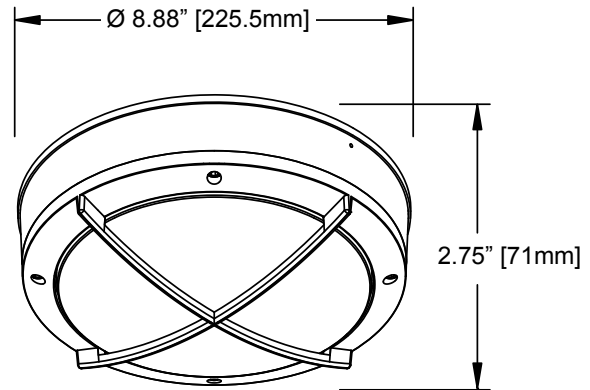

4421
120V

Catalog #:		Type
Project:		Date
Prepared by:		

9" Outdoor LED Bulkhead

DESCRIPTION

A modern take on a classic bulkhead. This series marries energy efficient, long-life LED technology with contemporary architectural styling. Suitable for use outdoors, these fixtures are perfect for general exterior lighting around entrances, stairways, walkways, corridors, parking areas, vehicle ramps, or anywhere that requires efficient lighting with a touch of style.

DESIGN FEATURES

Construction

- Heavy-duty aluminum die-cast housing with architectural finish

Electrical

- Operating voltage 120V
- Wet location rated, suitable for use outdoors
- 90CRI, 3000K
- 15W | 700Lm
- Operating temperature: -31°F (-35°C) to 122°F (50°C)

Installation

- Easy J-box surface mounting for simple installation
- Ceiling and wall mounting capabilities

Lens

- Gasketed frosted acrylic lens protects LEDs and diffuses glare while allowing for optimum lumen output

Dimensions

- Ø 8.88" x 2.75" depth

Finish

- Black, brushed aluminum, or oil-rubbed bronze

Certifications

- cCSAus for wet location
- Limited 5 year warranty

TEL: 800.937.6925 | Fax: 800.207.9509 | www.rplighting.com

Specifications and dimensions subject to change without notice.