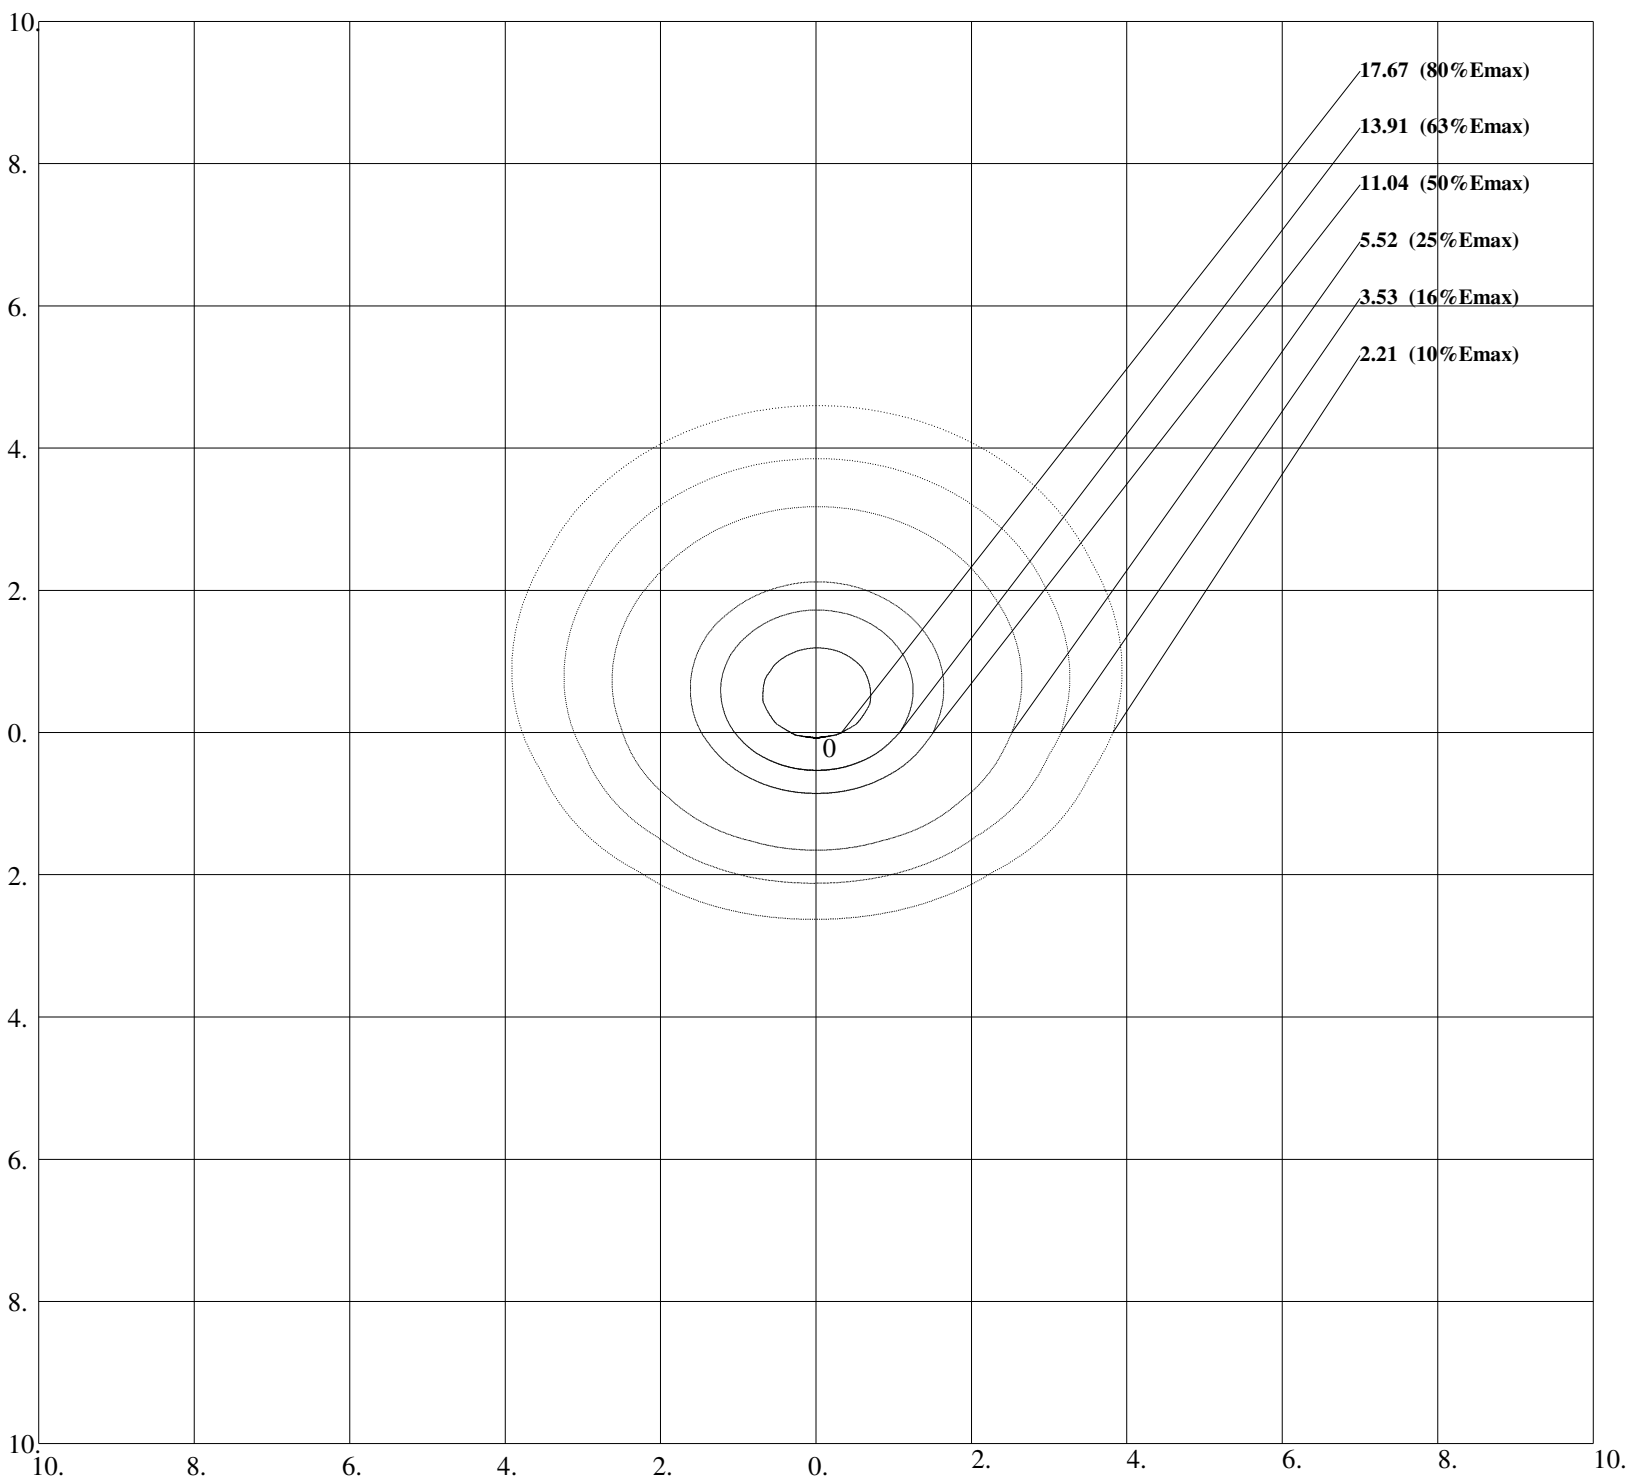

# ISO-Candela V-H [Unit :cd]

**RP Lighting • Fans**

**Iso-Lux [Unit :lx] 4422**

Units: lx  
Height: 3 m  
Max Illuminance : 22.08lx

**RP Lighting • Fans**  
**Lux-Distance Curve**