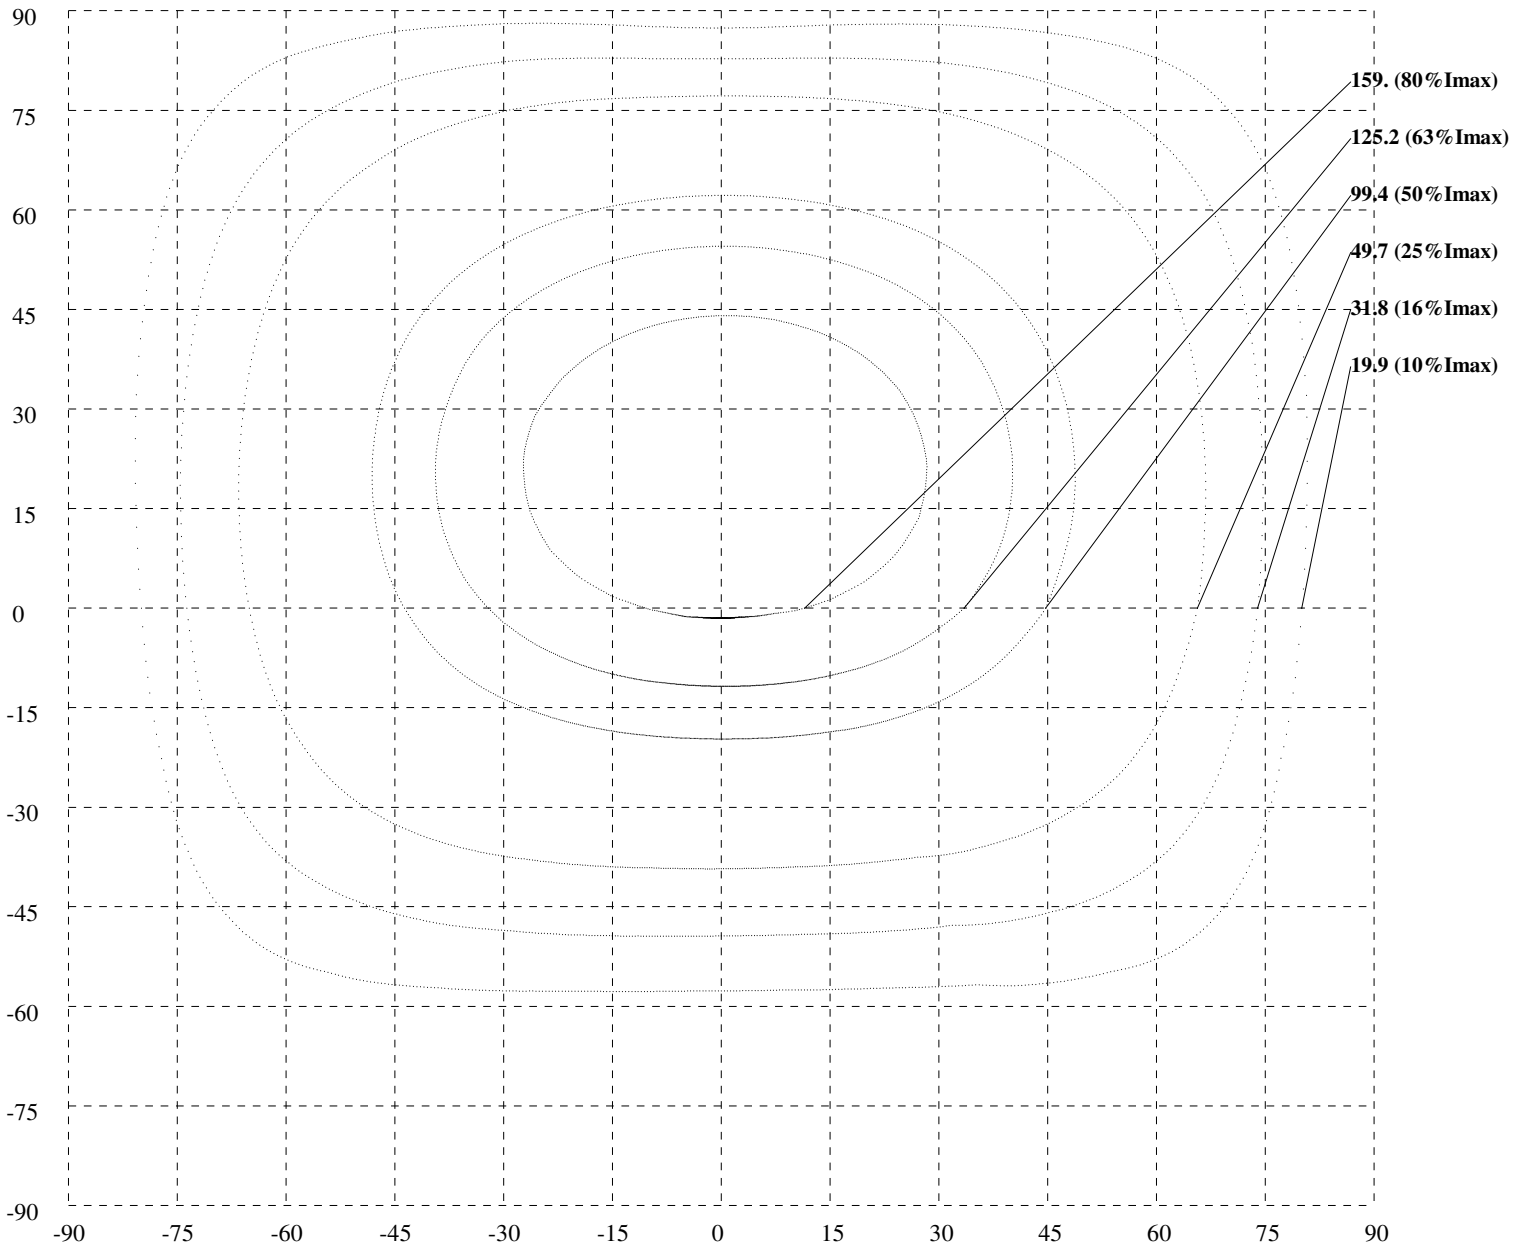

# ISO-Candela V-H [Unit :cd]

**RP Lighting • Fans**

**Iso-Lux [Unit :lx] 4422**

Units: lx  
Height: 3 m  
Max Illuminance : 22.08lx

**RP Lighting • Fans**  
**Lux-Distance Curve**