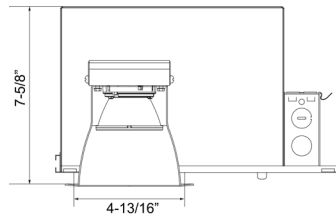

8120HIC

120V-277V Universal Voltage

Catalog #:		Type
Project:		Date
Prepared by:		

4" LED IC Airtight Frame-In

DESCRIPTION

An ideal solution for efficiency, safety, and flexible design aesthetics. The 8120HIC housing - frame/module/trim combo balances power, efficiency and cost to bring you the options needed to complete a variety of residential or commercial projects with a reliable and modern LED down light solution.

DESIGN FEATURES

Electrical

- 120V-277V Universal Voltage
- Housing Output Options:
  - 14W | 1150 lms (delivered)
  - 23W | 1950 lms (delivered)
- 3000K | 3500K | 4000K
- 80 CRI | 50,000 hour projected life
- Dimmable TRIAC, ELV, and 0-10V DC dimming

Housing

- Sturdy aluminum construction
- Suitable for use in new construction applications
- 4-7/8" overall height with trim for use in 2" x 6" joist construction
- Junction Box listed for through branch circuit wiring with (5) 3/4" knockouts and easy opening access plate
- Heavy gauge captive bar hangers included for ceiling joist or suspended "T" construction
- Bar hangers are adjustable to 24" with 4 captive nails included

Available Trims

- 8590HZ- Hazecone reflector
- 8586WH - Hazereflector with White Baffle
- 8587WH - Hazereflector with White Baffle with Lens; Wet Listed
- Beam angle 60O

Emergency (-EM) Option

- RP Lighting 4782EM emergency battery factory installed
- Emergency Battery Output = 9W
- Emergency Lumen Output = 9W x Fixture L/W

Certifications

- cCSAus Listed for damp location (wet trim available)
- Energy Star Listed
- LED Lamp: 5 Year Limited Warranty
- Other Components: 1 Year Limited Warranty

ORDERING GUIDE

Example: 8120HIC-14-40-EM

Model #	Wattage	CCT	Emergency
8120HIC			
8120HIC	-14 : 14W -23 : 23W	-30 : 3000K -35 : 3500K -40 : 4000K	blank no EM option -EM : adds EM Battery Pack

TEL: 800.937.6925 | Fax: 800.207.9509 | www.rplighting.com

Specifications and dimensions subject to change without notice.

7/16/24 R5

RP LIGHTING • FANS