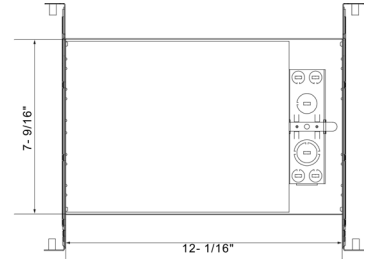

8120HIC

120V-277V Universal Voltage

Catalog #:		Type
Project:		Date
Prepared by:		

4" LED IC Airtight Frame-In

DESCRIPTION

An ideal solution for efficiency, safety, and flexible design aesthetics. The 8120HIC housing - frame/module/trim combo balances power, efficiency and cost to bring you the options needed to complete a variety of residential or commercial projects with a reliable and modern LED down light solution.

DESIGN FEATURES

Electrical

- 120V-277V Universal Voltage
- Housing Output Options:
  - 14W | 1150 lms (delivered)
  - 23W | 1950 lms (delivered)
- 3000K | 3500K | 4000K
- 80 CRI | 50,000 hour projected life
- Dimmable TRIAC, ELV, and 0-10V DC dimming

Housing

- Sturdy aluminum construction
- Suitable for use in new construction applications
- 4-7/8" overall height with trim for use in 2" x 6" joist construction
- Junction Box listed for through branch circuit wiring with (5) 3/4" knockouts and easy opening access plate
- Heavy gauge captive bar hangers included for ceiling joist or suspended "T" construction
- Bar hangers are adjustable to 24" with 4 captive nails included

Available Trims

- 8590HZ- Hazecone reflector
- 8586WH - Hazereflector with White Baffle
- 8587WH - Hazereflector with White Baffle with Lens; Wet Listed
- Beam angle 60O

Emergency (-EM) Option

- RP Lighting 4782EM emergency battery factory installed
- Emergency Battery Output = 9W
- Emergency Lumen Output = 9W x Fixture L/W

Certifications

- cCSAus Listed for damp location (wet trim available)
- Energy Star Listed
- LED Lamp: 5 Year Limited Warranty
- Other Components: 1 Year Limited Warranty

ORDERING GUIDE

Example: 8120HIC-14-40-EM

Model #	Wattage	CCT	Emergency
8120HIC			
8120HIC	-14 : 14W -23 : 23W	-30 : 3000K -35 : 3500K -40 : 4000K	blank no EM option -EM : adds EM Battery Pack

TEL: 800.937.6925 | Fax: 800.207.9509 | www.rplighting.com

Specifications and dimensions subject to change without notice.

7/16/24 R5

RP LIGHTING • FANS