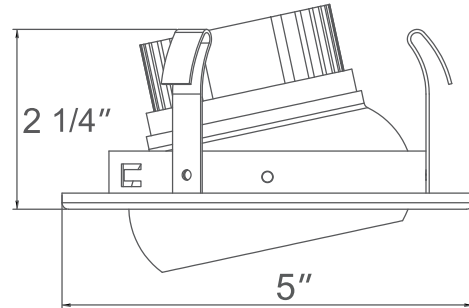

8768
120V

Catalog #:		Type
Project:		Date
Prepared by:		

4" LED Retrofit Eyeball

4" LED Retrofit Eyeball

DESCRIPTION

The 8768 is a 4" LED Retrofit Eyeball that is a quick, easy, and affordable way to upgrade to an energy efficient LED down light solution. Flexible for use and an ideal choice for most any residential or light-commercial environments.

DESIGN FEATURES

Construction

- Durable steel construction
- Frosted impact-resistant plastic lens

Electrical

- 120V-60Hz
- 50,000 hour projected life
- 10W | 900lm
- 90CRI
- Available in 3000K

Installation

- Simple and easy recessed housing installation

Lens

- Frosted impact-resistant plastic lens diffuses glare and maximizes output

Finish

- Available in brushed nickel, oil rubbed bronze or white

Certifications

- cETLus
- 5 year limited warranty

ORDERING

Example: 8768OB

Model #	Finish	
8768		
8768	BK :	Brushed Nickel
	OB :	Oil Rubbed Bronze
	WH :	White