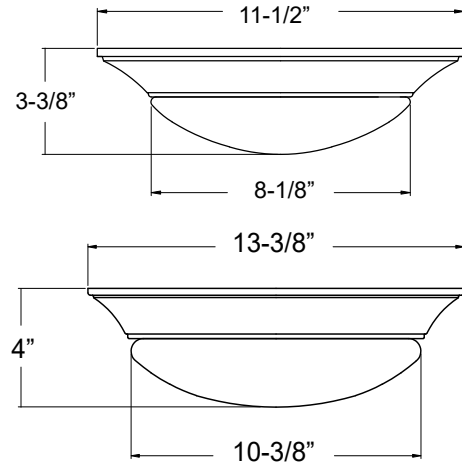

4348

120V

Catalog #:		Type
Project:		Date
Prepared by:		

11" / 13" Ceiling Mount

Brushed Nickel (BN)

Oil Rubbed Bronze (OB)

White (WH)

DESCRIPTION

Contemporary, clean and cool, this minimal take on a classic LED Surface Mount incorporates the popular styling of the large round surface mount bowl fixture without the extra finial hardware under the glass. The threaded glass simply secured by twisting in place after installation. A stylish, affordable, and efficient accent to any contemporary space.

Installation

- Mounting bracket included to fit most 4" J-Box applications

Dimensions

- 11": 11-1/2" x 3-3/8"
- 13": 13-3/8" x 4"

Certifications

- Energy Star Listed
- cETLus for damp location
- LED Lamp: 5 Year Limited Warranty
- Other Components: 1 Year Limited Warranty

ORDERING GUIDE

Example: 4348BN-11-3K

Model #	Finish	Size	CCT
4348			-3K
4348	BN : Brushed Nickel OB : Oil Rubbed Bronze WH : White	-11 -13	-3K : 3000K

TEL: 800.937.6925 | Fax: 800.207.9509 | www.rplighting.com