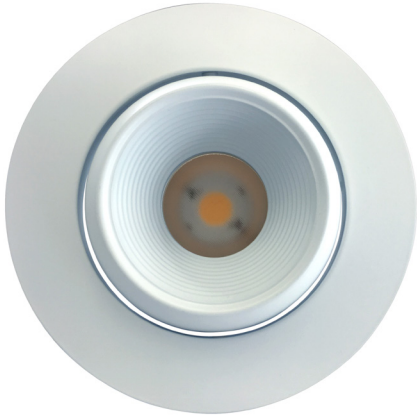

8572
120-277V

Catalog #:		Type
Project:		Date
Prepared by:		

6" LED Module/Trim Component

6" LED Module/Trim

DESCRIPTION

The 8572 is a 6" LED Eyeball module/trim that is an ideal solution when paired with the 8116HIC for affordability, safety, and efficiency in any new construction project requiring an IC rating.

DESIGN FEATURES

Construction

- Spun aluminum reflector with plastic trim ring
- 359° of rotation w/ 30° of vertical adjustment
- Robust extruded aluminum heatsink

Electrical

- Universal voltage: 120-277V
- Triac dimmable with 8116HIC driver
- 50,000 hour projected life
- 15W | 950lm
- 20W | 1,500lm
- Available in 3000K CCT
- Suitable for use in damp locations

Installation

- Easy installation with torsion springs and a plug-in quick connect for the 8116HIC

Lens

- Textured clear glass lens

Finish

- Available in white finish

Certifications

- cETLus
- 5 year limited warranty