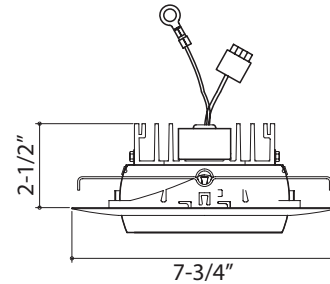

8572
120-277V

Catalog #:		Type
Project:		Date
Prepared by:		

6" LED Module/Trim Component

6" LED Module/Trim

DESCRIPTION

The 8572 is a 6" LED Eyeball module/trim that is an ideal solution when paired with the 8116HIC for affordability, safety, and efficiency in any new construction project requiring an IC rating.

DESIGN FEATURES

Construction

- Spun aluminum reflector with plastic trim ring
- 359° of rotation w/ 30° of vertical adjustment
- Robust extruded aluminum heatsink

Electrical

- Universal voltage: 120-277V
- Triac dimmable with 8116HIC driver
- 50,000 hour projected life
- 15W | 950lm
- 20W | 1,500lm
- Available in 3000K CCT
- Suitable for use in damp locations