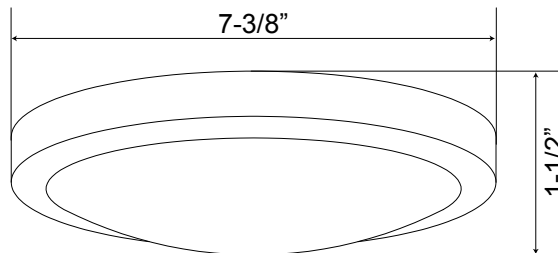

1RP88LED

120V

Catalog #:		Type
Project:		Date
Prepared by:		

LED Ceiling Fan Light Kit

DESCRIPTION

A versatile LED Ceiling Fan Light Kit solution that easily converts your old fan light into an energy efficient LED light. It comes complete with an integrated LED light engine - no additional light bulbs needed. This light kit is available in several color options that not only matches your ceiling fan finish it will also match your home decor.

DESIGN FEATURES

Construction

- Slim profile
- Durable aluminum frame
- Use only with wall control or remote control

Electrical

- 120V-60Hz
- Dimmable
- 50,000 hour projected life
- 120° beam angle
- 17W | 1200 lms
- 3000K | 90 CRI

Lens

- Acrylic lens diffuses glare and maximizes output

Dimensions

- 1-1/2" Height x 7-3/8" Width

Certifications

- cETLus
- CEC JA8 Compliant
- LED Lamp: 5 Year Limited Warranty
- Other Components: 1 Year Limited Warranty

ORDERING GUIDE

Example: 1RP88LED-BN

Model #	Finish
1RP88LED-	
1RP88LED-	BN : Brushed Nickel WW : White BK : Black

TEL: 800.937.6925 | Fax: 800.207.9509 | www.rplighting.com

Specifications and dimensions subject to change without notice.

RP LIGHTING · FANS

1RP88LED - LED Ceiling Fan Light Kit