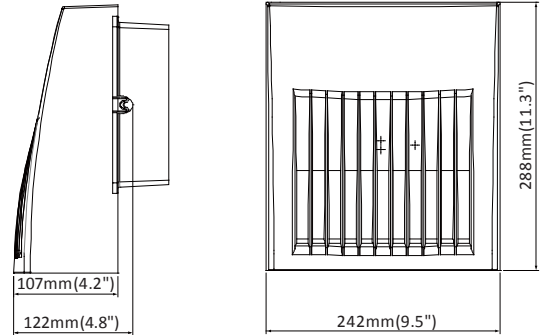

4432

Universal Voltage: 120-277V

| | | |
|--------------|--|------|
| Catalog #: | | Type |
| Project: | | Date |
| Prepared by: | | |

Adjustable LED Full-Cutoff Wall Pack

80Watt
11.3" x 9.5" x 4.8"

DESCRIPTION

Increase safety and security outside your building with the adjustable LED full-cutoff wall pack. A modern, minimal design, durable die-cast aluminum construction, and wet location rating make this an ideal wall pack for almost any application.

DESIGN FEATURES

Construction

- Fully sealed, durable die-cast aluminum
- Clear acrylic lens for optimum lumen output

Electrical

- Universal Voltage: 120-277V
- Built-in photocell - Auto "on" at night | Auto "off" at daylight
- Operating temperature: -4°F (-20°C) to 104°F (40°C)
- 4432-80: 80W | 8404 lms | HID Equivalent - 350W
- 4000K | 80 CRI
- 100° beam angle