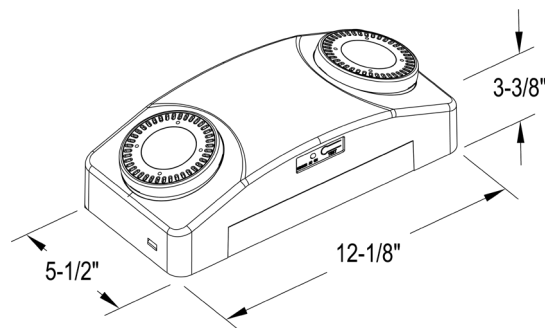

REL6

120V-277V Universal Voltage

Catalog #:		Type
Project:		Date
Prepared by:		

Indoor High-Lumen Emergency

DESCRIPTION

An ultra slim profile, that comes in a standard or high output design with self-diagnostics and self-testing - make this one small emergency light, with lots of big features. The modern design is an attractive way to provide emergency lighting that increases safety, security, and visibility in commercial and industrial applications.

DESIGN FEATURES

Construction

- Fire-rated thermoplastic housing
- Low-profile design with adjustable heads

Electrical

- 120V-277V Universal Voltage, class 2 driver
- Test switch and charge indicator light
- Long-life, maintenance-free, rechargeable high temperature Ni-Cad battery
- 24 hours recharge after 90 minutes discharge
- Long-life LEDs and electrical driver
- 50,000 hour projected life
- Available in 5000K
- Standard: 5.4W | 520lms
- High-lumen: 10W | 1100lms
- 3.6V 2W remote capability (RH21) and 3.6V 4W (RH22) remote capabilities are available | for wet location 2.7~7.3V 1W (RH17) or 2.7~7.3V 2x1W (RH18)

Installation

- Suitable for wall mount and conduit mount
- Removable backplate for easy, one-person installation
- Universal pattern knockouts on backplate for J-box

Dimensions (W x D X H)

- 12-1/8" x 3-3/8" x 5-1/2"

REL6

120V-277V Universal Voltage

Specification & Ordering

Model #	Dimensions (W x D X H)	Watts	Lumens	Finish
REL6LED-WH Standard	12-1/8" x 3-3/8" x 5-1/2"	5.4W	520lms	White
REL6LED-WH-SD Self-diagnostic				
REL6LED-WH-HO High output		10W	1100lms	
REL6LED-WH-HO-SD High output, Self-diagnostic				