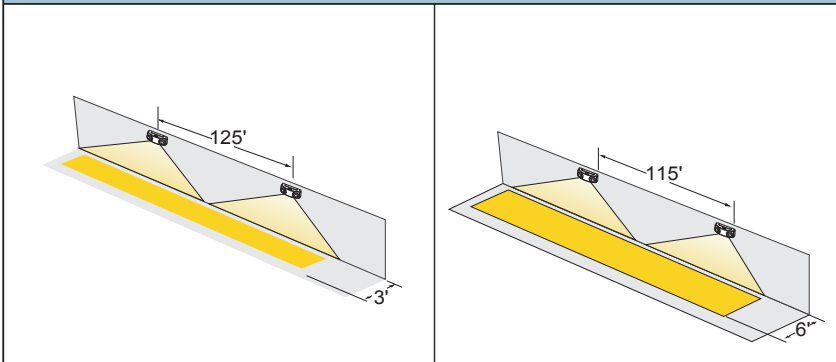

REL6LED-WH-HO

TEL: 800.937.6925 | Fax: 800.207.9509 | www.rplighting.com

Specifications and dimensions subject to change without notice.