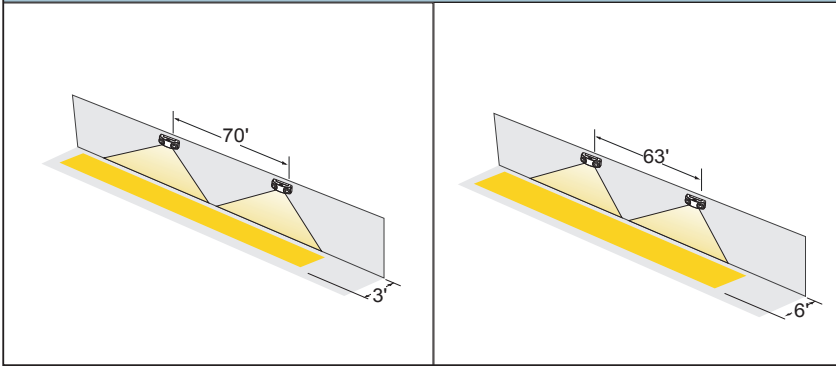

REL6

120V-277V Universal Voltage

Specification & Ordering

Model #	Dimensions (W x D X H)	Watts	Lumens	Finish
REL6LED-WH Standard	12-1/8" x 3-3/8" x 5-1/2"	5.4W	520lms	White
REL6LED-WH-SD Self-diagnostic				
REL6LED-WH-HO High output		10W	1100lms	
REL6LED-WH-HO-SD High output, Self-diagnostic				

ORDERING

Example: REL6LED-WH-SD

Model #	Finish #	Lens
REL6LED		
REL6LED	-WH : White	-SD : - Standard -SD : - Self-diagnostic -HO : - High output -HO-SD : - High output, Self-diagnostic

REL6LED-WH