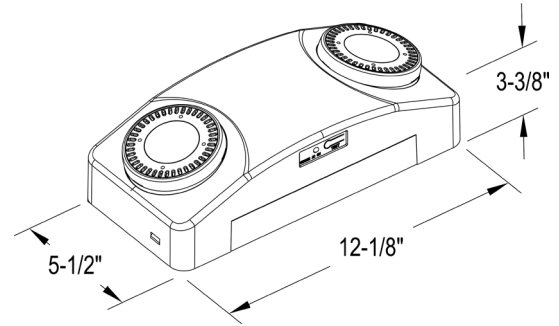

REL6

120V-277V Universal Voltage

Catalog #:		Type
Project:		Date
Prepared by:		

Indoor High-Lumen Emergency

Indoor High-Lumen Emergency

DESCRIPTION

An ultra slim profile, that comes in a standard or high output design with self-diagnostics and self-testing - make this one small emergency light, with lots of big features. The modern design is an attractive way to provide emergency lighting that increases safety, security, and visibility in commercial and industrial applications.

DESIGN FEATURES

Construction

- Fire-rated thermoplastic housing
- Low-profile design with adjustable heads

Electrical

- 120V-277V Universal Voltage, class 2 driver
- Test switch and charge indicator light
- Long-life, maintenance-free, rechargeable high temperature 9.6V Lithium battery
- 24 hours recharge after 90 minutes discharge
- Long-life LEDs and electrical driver
- 50,000 hour projected life
- Available in 5000K
- Standard: 5.4W | 520lms
- High-lumen: 10W | 1100lms
- 3.6V 2W remote capability (RH21) and 3.6V 4W (RH22) remote capabilities are available | for wet location 2.7~7.3V 1W (RH17) or 2.7~7.3V 2x1W (RH18)

Installation

- Suitable for wall mount and conduit mount
- Removable backplate for easy, one-person installation
- Universal pattern knockouts on backplate for J-box

Dimensions (W x D X H)

- 12-1/8" x 3-3/8" x 5-1/2"

REL6

120V-277V Universal Voltage

Specification & Ordering

Model #	Dimensions (W x D X H)	Watts	Lumens	Finish
REL6LED-WH Standard	12-1/8" x 3-3/8" x 5-1/2"	5.4W	520lms	White
REL6LED-WH-SD Self-diagnostic				
REL6LED-WH-HO High output		10W	1100lms	
REL6LED-WH-HO-SD High output, Self-diagnostic				