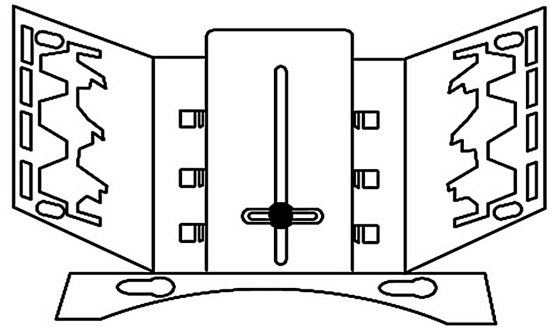

8091A

Catalog #:		Type
Project:		Date
Prepared by:		

Multi-Channel Bracket

DESCRIPTION

Multi-Channel Bracket is ideal for recessed fixtures with universal mounting brackets and is designed with sturdy material to allow for a secure hold when mounted.

DESIGN FEATURES

Construction

- Steel construction
- Ideal for recessed fixtures with universal mounting brackets
- Sturdy material to allow for a secure hold when mounted