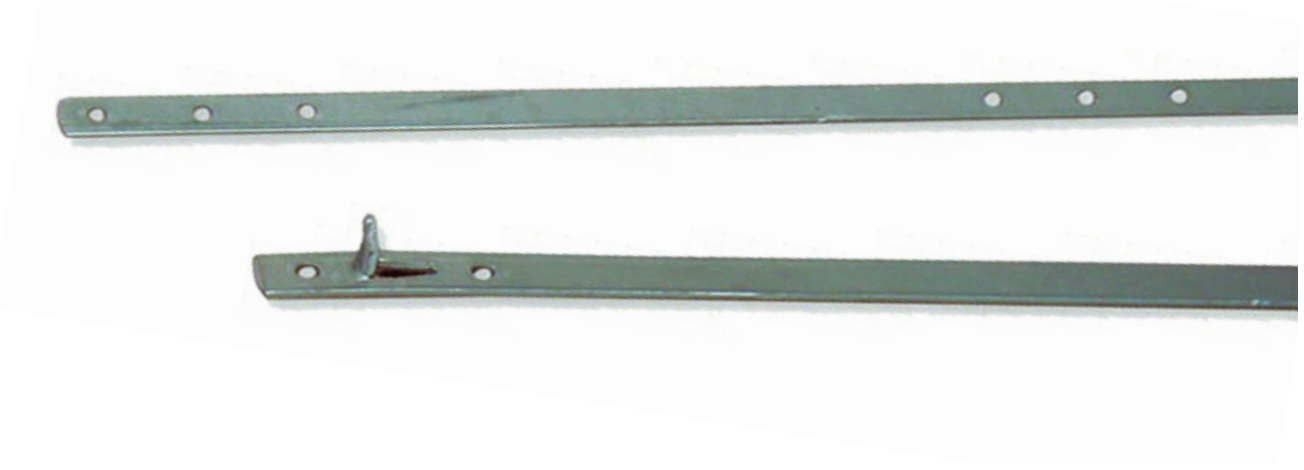

8096B

Catalog #:		Type
Project:		Date
Prepared by:		

One Piece Bar Hangers

DESCRIPTION

One Piece Bar Hangers are ideal for recessed fixtures with universal mounting brackets and is designed with sturdy material to allow for a secure hold when mounted.

DESIGN FEATURES

Construction

- Steel construction
- 24" Joist Span
- Ideal for recessed fixtures with universal mounting brackets
- Sturdy material to allow for a secure hold when mounted

Installation

- Pre-sized for 24 on center ceiling grids. End of bar folds over to lock bar onto grid without interference from adjacent tile. Can also be used with 16 O.C. grids. For use with any recessed fixture with universal mounting bracket.