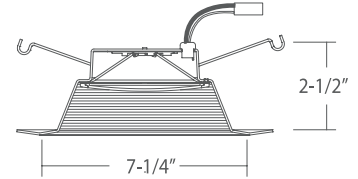

8523
120V

Catalog #:		Type
Project:		Date
Prepared by:		

6" LED Recessed Baffle Trim

DESCRIPTION

This 6" LED Recessed Baffle makes upgrading to an energy efficient LED down light solution easier than ever. This is an ideal choice for most residential or light-commercial application.

DESIGN FEATURES

Construction

- Spun aluminum trim
- Torsion springs included for installation to housing

Electrical

- 120V - 60Hz
- Contact factory for 277V or 0-10V dimming options
- Dimmable TRIAC or ELV, 10-100%
- 50,000 hour projected life
- 90 = 12W | 928 lms (delivered)
- HO-90 = 12.9W | 1208 lms (delivered)
- 3000K or 4000K | 90 CRI or HO-90 CRI
- -E Option trims only for 8117HA-EM Option Housing Only

Installation

- Included torsion springs and E26 socket adapter for installation in 6" housings

Available Housings

- 8102HAQ
- 8102HRA
- 8104HICA
- 8117HA
- 8117HRA
- 8199HICA-FR

Dimensions

- 7-1/4" x 2-1/2" Overall
- 6-1/4" aperture