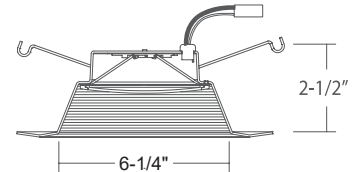

8523
120V

Catalog #:		Type
Project:		Date
Prepared by:		

6" LED Recessed Baffle

DESCRIPTION

This 6" LED Recessed Baffle makes upgrading to an energy efficient LED down light solution easier than ever. This is an ideal choice for most residential or light-commercial application.

Installation

- Included torsion springs and E26 socket adapter for installation in 6" housings

Available Housings

- 8102HAQ
- 8102HRA
- 8102HICA
- 8117HA
- 8117HRA
- 8199HICA-FR

Dimensions

- 7-1/4" x 2-1/2" Overall
- 6-1/4" aperture