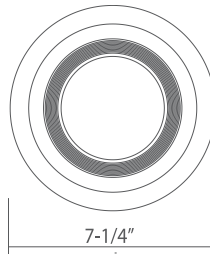

8523
120V

Catalog #:		Type
Project:		Date
Prepared by:		

6" LED Recessed Baffle

DESCRIPTION

This 6" LED Recessed Baffle makes upgrading to an energy efficient LED down light solution easier than ever. This is an ideal choice for most residential or light-commercial application.

DESIGN FEATURES

Construction

- Spun aluminum trim
- Frosted polycarbonate lens

Electrical

- 120V - 60Hz
- Contact factory for 277V or 0-10V dimming options
- Dimmable TRIAC or ELV, 10-100%
- 50,000 hour projected life
- 12.5W | 850 lms (delivered)
- 3000K | 4000K | 90 CRI

Installation

- Included torsion springs and E26 socket adapter for installation in 6" housings

Available Housings

- 8102HAQ
- 8102HRA
- 8102HICA
- 8117HA
- 8117HRA
- 8199HICA-FR

Dimensions

- 7-1/4" x 2-1/2" Overall
- 6-1/4" aperture