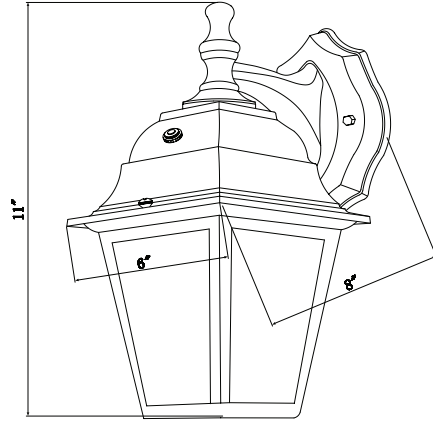

4405
120V

Catalog #:		Type
Project:		Date
Prepared by:		

Outdoor LED Wall Lantern

DESCRIPTION

The 4405 LED Outdoor Wall Lantern is the ideal choice for outdoor applications for building-mounted doorway and pathway illumination. The integrated LEDs mean that you never need to change a bulb.

DESIGN FEATURES

Construction

- Durable steel construction with clear seeded glass lens
- 11" H x 6" W x 8" D
- Includes photocell

Electrical

- 120V-60Hz
- 50,000 hour projected life
- Beam/light angle: 120°
- 15W | 900lm | 60lm/W
- Available in 3000K
- CRI 81
- Power factor 0.9
- Operating temperature: -4°F (-20°C) to 104°F (40°C)