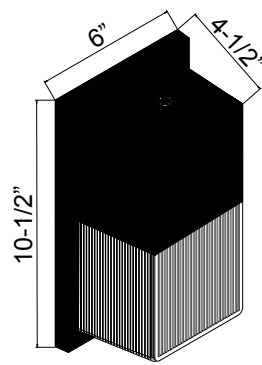

4433

120V-60Hz

Catalog #:		Type
Project:		Date
Prepared by:		

Outdoor LED Wall Mount

15 Watt

25 Watt

Outdoor LED Wall Mount

DESCRIPTION