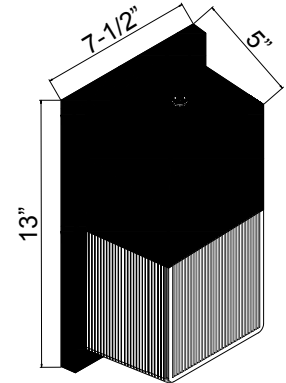

4433

120V-60Hz

Catalog #:		Type
Project:		Date
Prepared by:		

Outdoor LED Wall Mount

15 Watt

25 Watt

Outdoor LED Wall Mount

DESCRIPTION