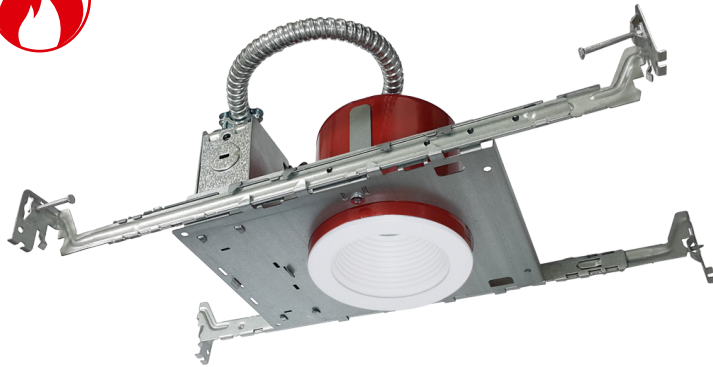

8216FR-JB-EM

120V

Catalog #:		Type
Project:		Date
Prepared by:		

4" LED 2-Hour Fire Rated Emergency Airtight New Construction

DESCRIPTION

An ideal solution for efficiency, safety, and flexible design aesthetics. This new construction IC airtight housing is a 2-hour fire rated and accommodates a variety of LED trims.

DESIGN FEATURES

Housing

- 16 gauge fire resistant galvanized steel
- Suitable for use in new construction applications
- IC Rated for direct contact with insulation
- 4" height allows use in 2" x 6" joist construction
- Adjusts to accommodate up to 1" ceiling thickness
- cCSAus listed for damp location and feed through wiring
- 2-hours fire rated

Electrical

- 120V Available
- 277V Available by special order

Junction Box

- J-Box is listed for through-branch circuit wiring (4in - 4out) and seven 1/2" knockouts
- J-box act as housing and barrier for fire flammability.

Architectural Frame

- Bar hangers are designed to fit T-bar spine without additional clamps for use in drop ceilings
- Pre-installed captive nails on bar hangers
- Pre-installed bar hangers allow the housing to be positioned at any point within 24" joist span