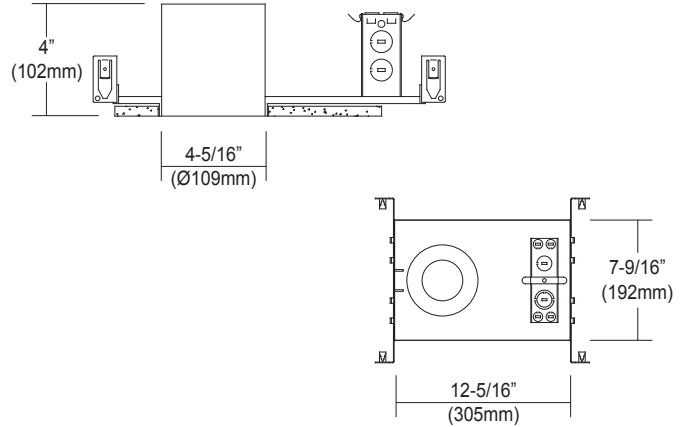

8216FR-JB-EM

120V

Catalog #:		Type
Project:		Date
Prepared by:		

4" LED 2-Hour Fire Rated Emergency Airtight New Construction

DESCRIPTION

An ideal solution for efficiency, safety, and flexible design aesthetics. This new construction IC airtight housing is a 2-hour fire rated and accommodates a variety of LED trims.

DESIGN FEATURES

Housing

- 16 gauge fire resistant galvanized steel
- Suitable for use in new construction applications
- IC Rated for direct contact with insulation
- 4" height allows use in 2" x 6" joist construction
- Adjusts to accommodate up to 1" ceiling thickness
- cCSAus listed for damp location and feed through wiring
- 2-hours fire rated

Electrical

- 120V Available
- 277V Available by special order

Junction Box

- J-Box is listed for through-branch circuit wiring (4in - 4out) and seven 1/2" knockouts
- J-box act as housing and barrier for fire flammability.

Architectural Frame

- Bar hangers are designed to fit T-bar spine without additional clamps for use in drop ceilings
- Pre-installed captive nails on bar hangers
- Pre-installed bar hangers allow the housing to be positioned at any point within 24" joist span

Dimensions

- 4-5/16" x 4" x 7-9/16"

Available LED Modules/Trim Finishes

- 8763WH, OB, BK, BN, CL,
- 8769WH, OB, BK, BA
- 8771WH, OB, BN
- 8770CL

Certifications

- LED Engine/ Trim assembly: CSAus listed
- Housing : UL 1598 downlight
- 2hr fire rated per UL514A
- State of California Title 24 Compliant
- 5 year limited warranty

TEL: 800.937.6925 | Fax: 800.207.9509 | www.rplighting.com

Specifications and dimensions subject to change without notice.

4" LED Fire Rated Airtight New Construction