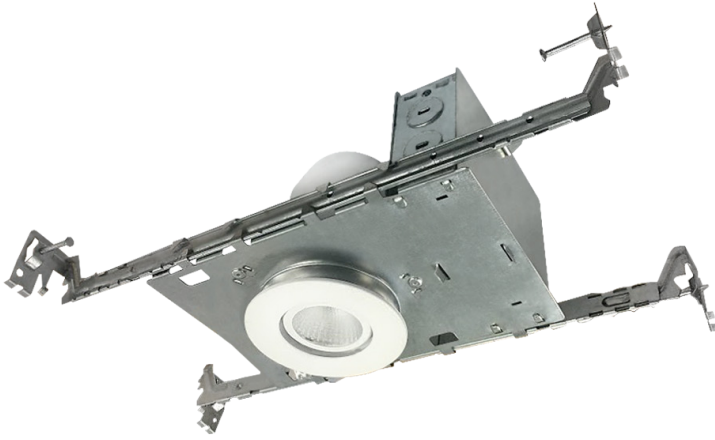

8317H

120V

Catalog #:		Type
Project:		Date
Prepared by:		

3" LED Non-IC Frame-In

DESCRIPTION

An ideal solution for efficiency, safety, and flexible design aesthetics. Applicable in new construction applications and for use in shallow ceilings where 2"x6" joist constructions is used. Balances efficiency and cost to bring you the options needed to complete a variety of residential or commercial projects with a reliable and modern LED down light solution.

DESIGN FEATURES

Electrical

- 10-100% triac dimmable for most of leading and trailing edge incandescent & low voltage dimmer switches
- Trims include E-26 socket adapter for retro fit use

Housing

- Sturdy steel construction
- Suitable for use in new construction applications
- 4-7/8" height allows use in 2" x 6" joist construction
- Adjusts to accommodate up to 1-1/4" ceiling thickness

Junction Box

- J-Box is listed for through-branch circuit wiring (4in - 4out) and five 1/2" knockouts
- 3 port quick connectors pre-installed in all J-boxes

Bar Hanger

- Included bar hangers can be turned 90° on the plaster frame
- Bar hangers are designed to fit T-bar spine without additional clamps for use in drop ceilings
- Pre-installed captive nails on bar hangers
- Pre-installed bar hangers allow the housing to be positioned at any point within 24" joist span

3" LED Non-IC Frame-In