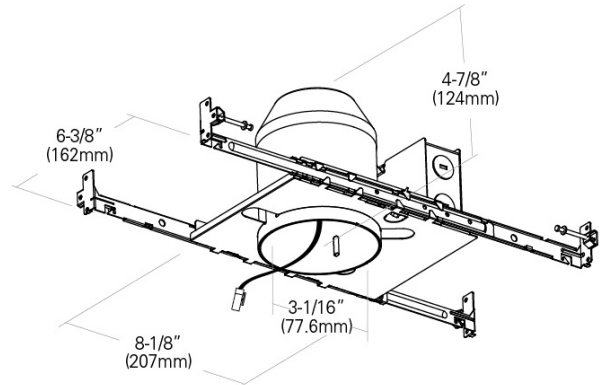

8317H

120V

Catalog #:		Type
Project:		Date
Prepared by:		

3" LED Non-IC Frame-In

DESCRIPTION

An ideal solution for efficiency, safety, and flexible design aesthetics. Applicable in new construction applications and for use in shallow ceilings where 2"x6" joist constructions is used. Balances efficiency and cost to bring you the options needed to complete a variety of residential or commercial projects with a reliable and modern LED down light solution.

DESIGN FEATURES

Electrical

- 10-100% triac dimmable for most of leading and trailing edge incandescent & low voltage dimmer switches
- Trims include E-26 socket adapter for retro fit use

Housing

- Sturdy steel construction
- Suitable for use in new construction applications
- 4-7/8" height allows use in 2" x 6" joist construction
- Adjusts to accommodate up to 1-1/4" ceiling thickness

Junction Box

- J-Box is listed for through-branch circuit wiring (4in - 4out) and five 1/2" knockouts
- 3 port quick connectors pre-installed in all J-boxes

Bar Hanger

- Included bar hangers can be turned 90° on the plaster frame
- Bar hangers are designed to fit T-bar spine without additional clamps for use in drop ceilings
- Pre-installed captive nails on bar hangers
- Pre-installed bar hangers allow the housing to be positioned at any point within 24" joist span

Dimensions

- Size: H 4-7/8" x L 8-1/8" x W 3-1/16"
- Aperture: 3-1/16"

Certifications

- cCSAus listed for damp locations
- State of California Title 24
- 5 year limited warranty

TEL: 800.937.6925 | Fax: 800.207.9509 | www.rplighting.com