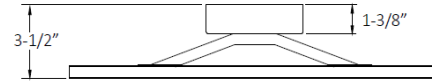

4905 Series

120V

Catalog #:		Type
Project:		Date
Prepared by:		

Linear Edge-lit Ribbon Vanity Light

DESCRIPTION

An elegant design that allows for many different types of applications such as a vanity light in a small bathroom or a sconce down a longer hallway. The acrylic edge-lit diffuser is slim but delivers just the right amount of light for your space.

DESIGN FEATURES

Construction

- Durable steel backbox, arm, frame
- Slim, edge-lit acrylic diffuser

Electrical

- 120V-60Hz DC
- Dimmable TRIAC or ELV, 10-100%
- Operating Temp: -20C to +40C
- 50,000 hour projected life
- 18": 20W | 951 lms delivered
- 24": 22W | 1542 lms delivered
- 36": 30W | 1650 lms delivered
- 3000K | 80 CRI

Installation

- Mounting bracket included to fit most 4" J-Box applications

Dimension

- 18" L x 4-3/8" H x 3-1/2" W
- 24" L x 4-3/8" H x 3-1/2" W
- 36" L x 4-3/8" H x 3-1/2" W
- Backplate: 4-3/4" L x 4-3/4" H x 1-3/8" W

Certifications

- cETLus listed for damp location
- LED Light Source: 5 Year Limited Warranty
- Other Components: 1 Year Limited Warranty

ORDERING GUIDE

Example: 4905BN-24

Model #	Finish	Length
4905		
4905	BN : Brushed Nickel MBK : Matte Black*	- 18 : 18" - 24 : 24" - 36 : 36"

*MBK in 24" Only