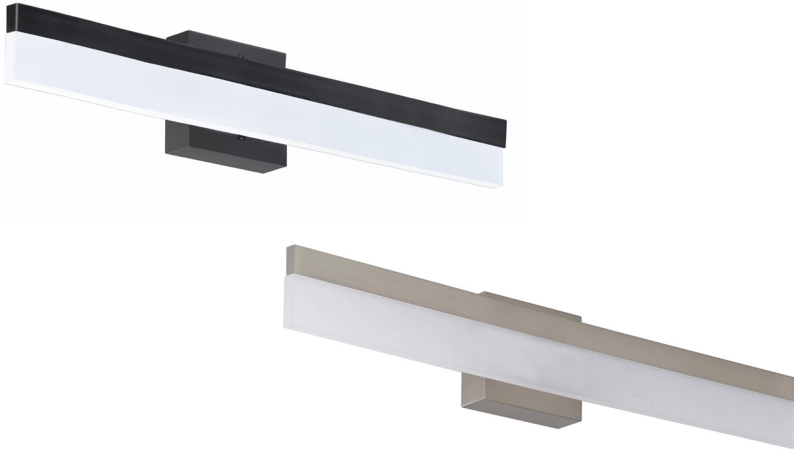

4905 Series

120V

Catalog #:		Type
Project:		Date
Prepared by:		

Linear Edge-lit Ribbon Vanity Light

DESCRIPTION

An elegant design that allows for many different types of applications such as a vanity light in a small bathroom or a sconce down a longer hallway. The acrylic edge-lit diffuser is slim but delivers just the right amount of light for your space.

DESIGN FEATURES

Construction

- Durable steel backbox, arm, frame
- Slim, edge-lit acrylic diffuser

Electrical

- 120V-60Hz DC
- Dimmable TRIAC or ELV, 10-100%
- Operating Temp: -20C to +40C
- 50,000 hour projected life
- 18": 20W | 951 lms delivered
- 24": 22W | 1542 lms delivered
- 36": 30W | 1650 lms delivered
- 3000K | 80 CRI

Installation

- Mounting bracket included to fit most 4" J-Box applications

Dimension

- 18" L x 4-3/8" H x 3-1/2" W
- 24" L x 4-3/8" H x 3-1/2" W
- 36" L x 4-3/8" H x 3-1/2" W
- Backplate: 4-3/4" L x 4-3/4" H x 1-3/8" W

*MBK in 24" Only