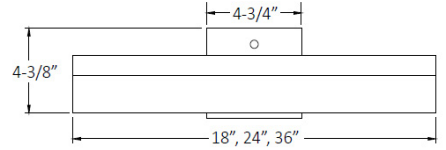

4905 Series

120V

Catalog #:		Type
Project:		Date
Prepared by:		

Linear Edge-lit Ribbon Vanity Light

DESCRIPTION

An elegant design that allows for many different types of applications such as a vanity light in a small bathroom or a sconce down a longer hallway. The acrylic edge-lit diffuser is slim but delivers just the right amount of light for your space.

DESIGN FEATURES

Construction

- Durable steel backbox, arm, frame
- Slim, edge-lit acrylic diffuser

Electrical

- 120V-60Hz DC
- Dimmable TRIAC or ELV, 10-100%
- Operating Temp: -20C to +40C
- 50,000 hour projected life
- 18": 20W | 951 lms delivered
- 24": 22W | 1542 lms delivered
- 36": 30W | 1650 lms delivered
- 3000K | 80 CRI

Installation

- Mounting bracket included to fit most 4" J-Box applications

Dimension

- 18" L x 4-3/8" H x 3-1/2" W
- 24" L x 4-3/8" H x 3-1/2" W
- 36" L x 4-3/8" H x 3-1/2" W
- Backplate: 4-3/4" L x 4-3/4" H x 1-3/8" W