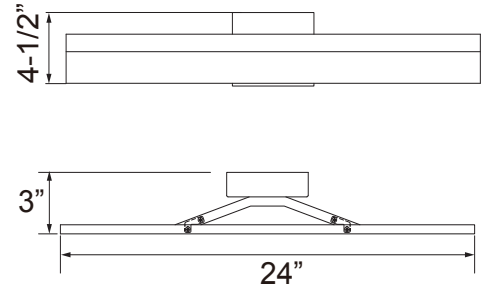

4905

120V

Catalog #:		Type
Project:		Date
Prepared by:		

Edge-Lit LED Ribbon

Edge-Lit LED Ribbon

DESCRIPTION

An elegant addition to your home this sleek design which allows for endless indoor applications with contemporary energy-efficient LED lights.

DESIGN FEATURES

Construction

- Durable metal construction
- Led ceiling and wall mount
- Flexible design
- Easy to install
- Quick-connect design

Electrical

- 120V-60Hz
- Dimmable
- Beam Angle: 120°
- 50,000 hour projected life
- 22W | 1500lms | 68.18lms/W
- Available in 3000K
- CRI 81

Lens

- Acrylic lens protects LEDs and diffuses glare while allowing for optimum lumen output
- Warm white light

Finish

- Available in brushed nickel (BN)

Dimension (LxHxW)

- 24" x 4-1/2" x 3"

Certifications