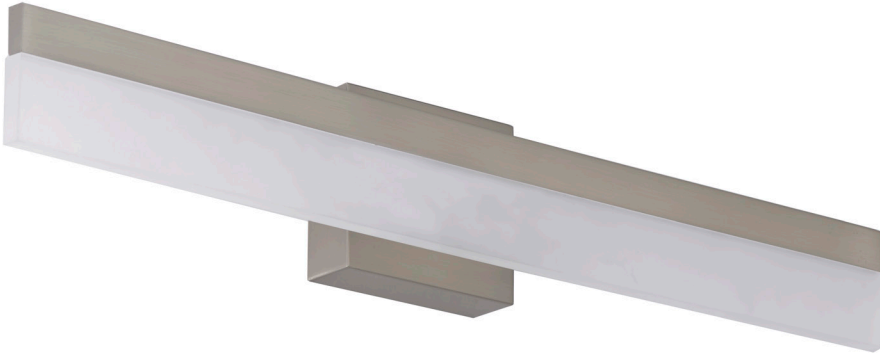

4905

120V

Catalog #:		Type
Project:		Date
Prepared by:		

Edge-Lit LED Ribbon

Edge-Lit LED Ribbon

DESCRIPTION

An elegant addition to your home this sleek design which allows for endless indoor applications with contemporary energy-efficient LED lights.

DESIGN FEATURES

Construction

- Durable metal construction
- Led ceiling and wall mount
- Flexible design
- Easy to install
- Quick-connect design

Electrical

- 120V-60Hz
- Dimmable
- Beam Angle: 120°
- 50,000 hour projected life
- 22W | 1500lms | 68.18lms/W
- Available in 3000K
- CRI 81

Lens

- Acrylic lens protects LEDs and diffuses glare while allowing for optimum lumen output
- Warm white light

Finish

- Available in brushed nickel (BN)

Dimension (LxHxW)

- 24" x 4-1/2" x 3"

Certifications