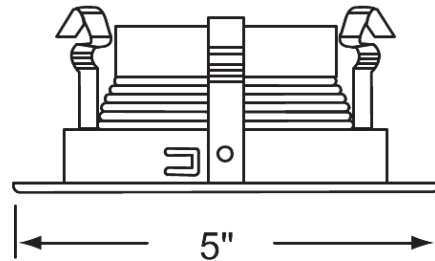

8802
120V

Catalog #:		Type
Project:		Date
Prepared by:		

4" Low or Line Voltage Trim

DESCRIPTION

The 8802 is a 4" Low or Line Voltage Baffle is a quick, easy, and affordable down light solution that is the perfect choice for new and remodel construction.

DESIGN FEATURES

Construction

- Durable steel construction
- Frosted impact-resistant plastic lens

Electrical

- 120V-60Hz
- 50,000 hour projected life
- Lamp Options:
12V, 50W Max MR16
120V, 50W Max GU10

Installation

- Simple and easy recessed housing installation

Lens

- Separate clear flat UV-filter glass cover

Finish

- Available in oil rubbed bronze and white

Dimensions

- Width (O.D.) 5"

Certifications