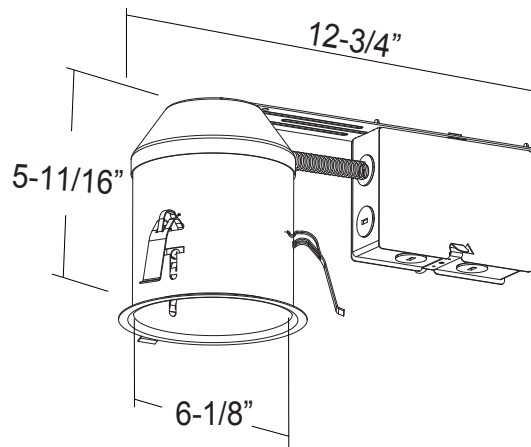

8117HRA

120V-277V Universal Voltage

| | | |
|--------------|--|------|
| Catalog #: | | Type |
| Project: | | Date |
| Prepared by: | | |

6" LED IC Airtight Shallow Remodel

DESCRIPTION

An ideal solution for affordability, efficiency, safety, and flexible design aesthetics. The 8117HRA housing - module/trim combo balances power, efficiency and cost to bring you the options needed to complete a variety of residential or commercial projects with a reliable and modern LED down light solution.

Dimensions

- Size: 12-3/4" x 5-11/16" x 6-1/8"
- Aperture: 6-1/8"

Certifications

- Energy Star
- cETLus
- 5 year limited warranty

TEL: 800.937.6925 | Fax: 800.207.9509 | www.rplighting.com

Specifications and dimensions subject to change without notice.