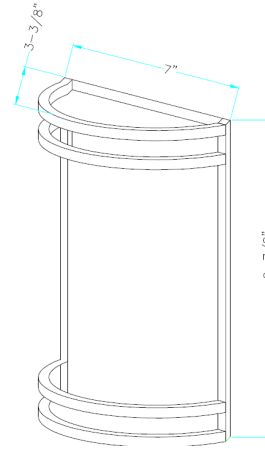

4404-30-BN

120V-60Hz

Catalog #:		Type
Project:		Date
Prepared by:		

10" Wall Sconce

10" Wall Sconce

DESCRIPTION

This is clean and contemporary 10" Wall Sconce enhances the look of any interior decor with its elegant profile. It has an energy efficient LED light that comes complete with an integrated LED light engine - no additional light bulbs needed which helps you save year-round.

DESIGN FEATURES

Construction

- Durable steel construction
- 9-7/8" Height X 7" Width X 3-3/8" Depth

Electrical

- 120V-60Hz
- Dimmable
- 50,000 hour projected life
- 15W | 1050Lm | 70Lm/W
- Available in 3000K
- CRI 81
- Power factor 0.99