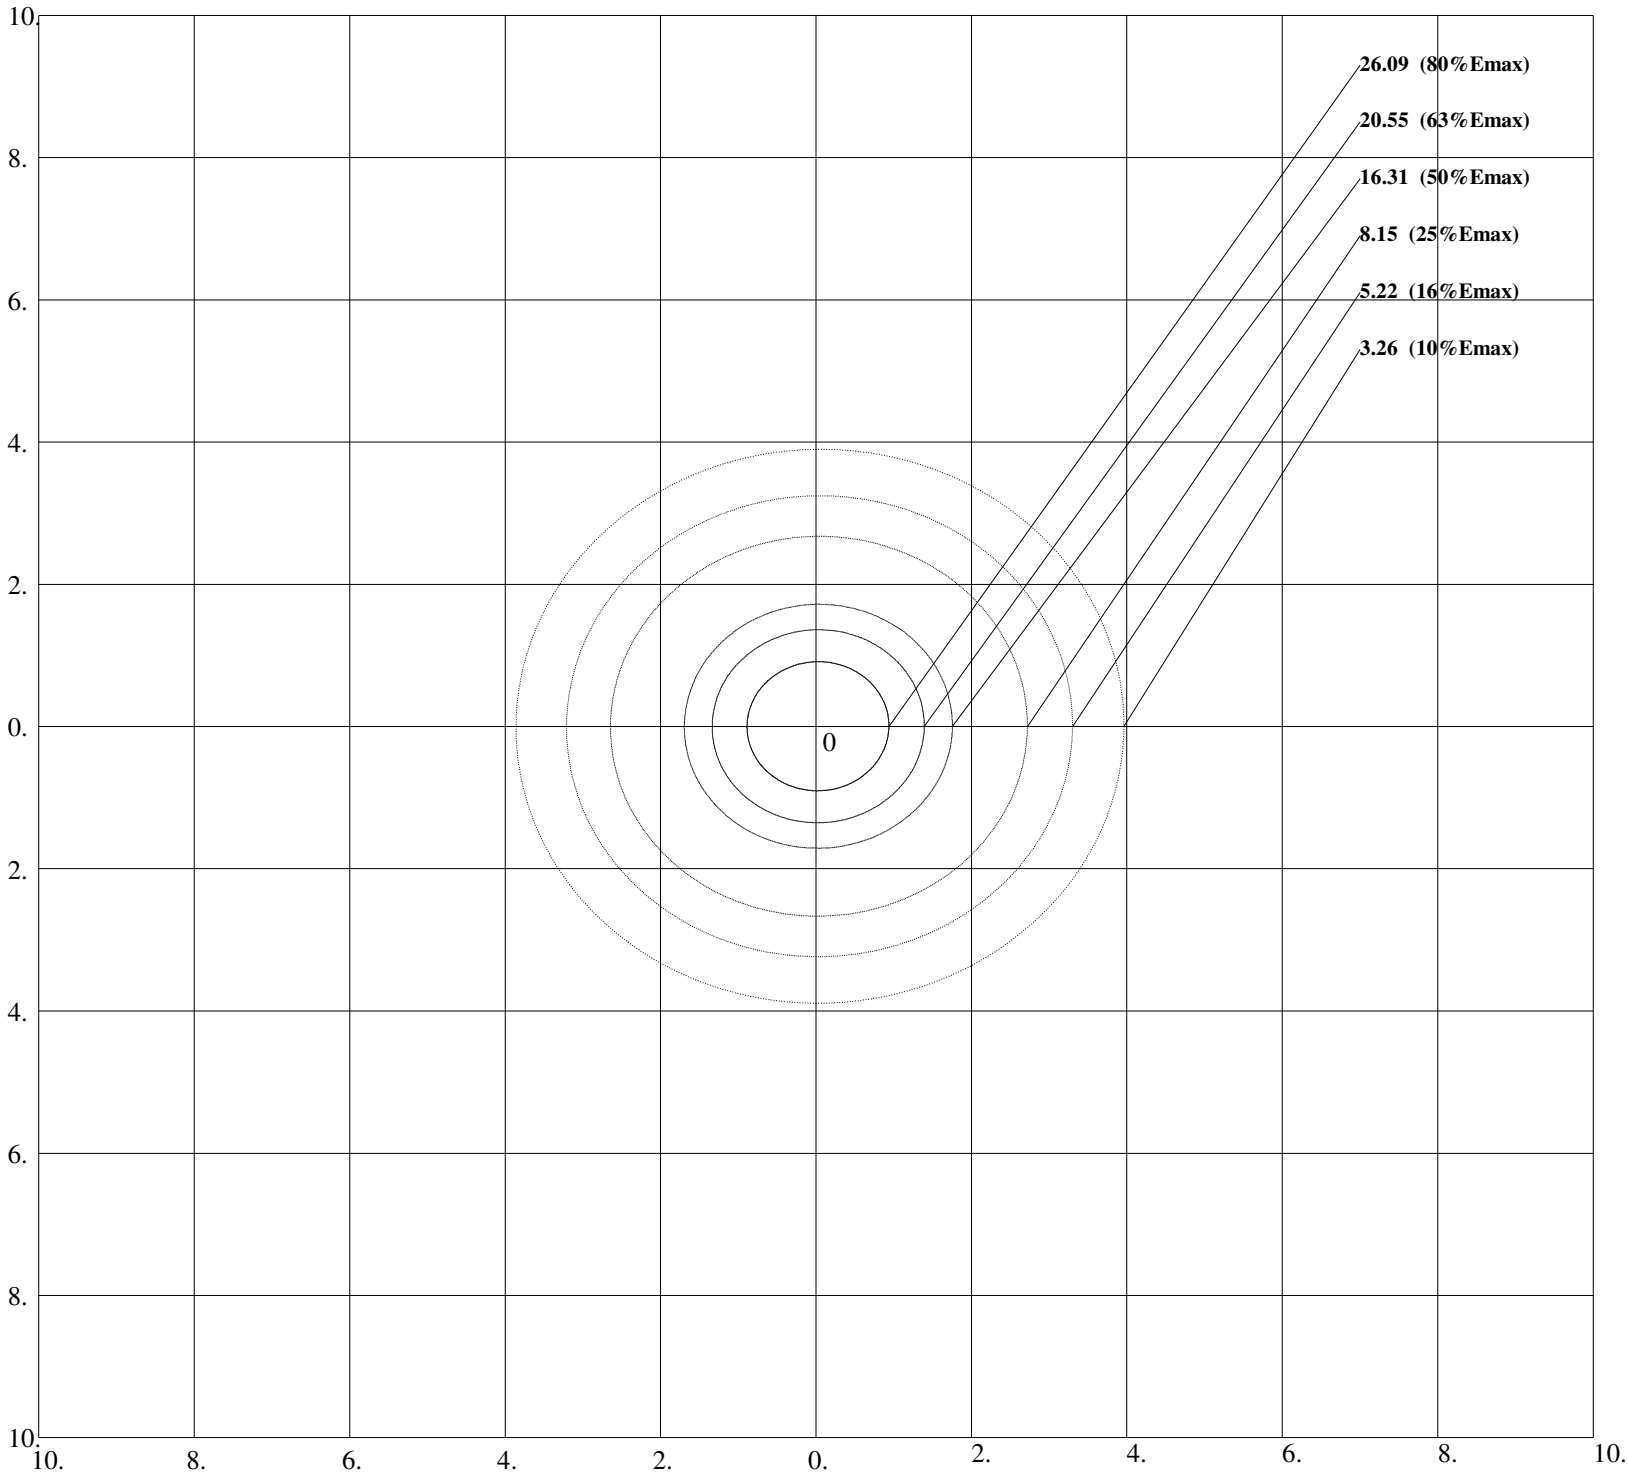

ISO-Candela V-H [Unit :cd] : + .

RP Lighting • Fans

Iso-Lux [Unit :lx] 8708WH-90-3K

Units: lx
Height: 3 m
Max Illuminance : 32.61lx

RP Lighting • Fans

Lux-Distance Curve