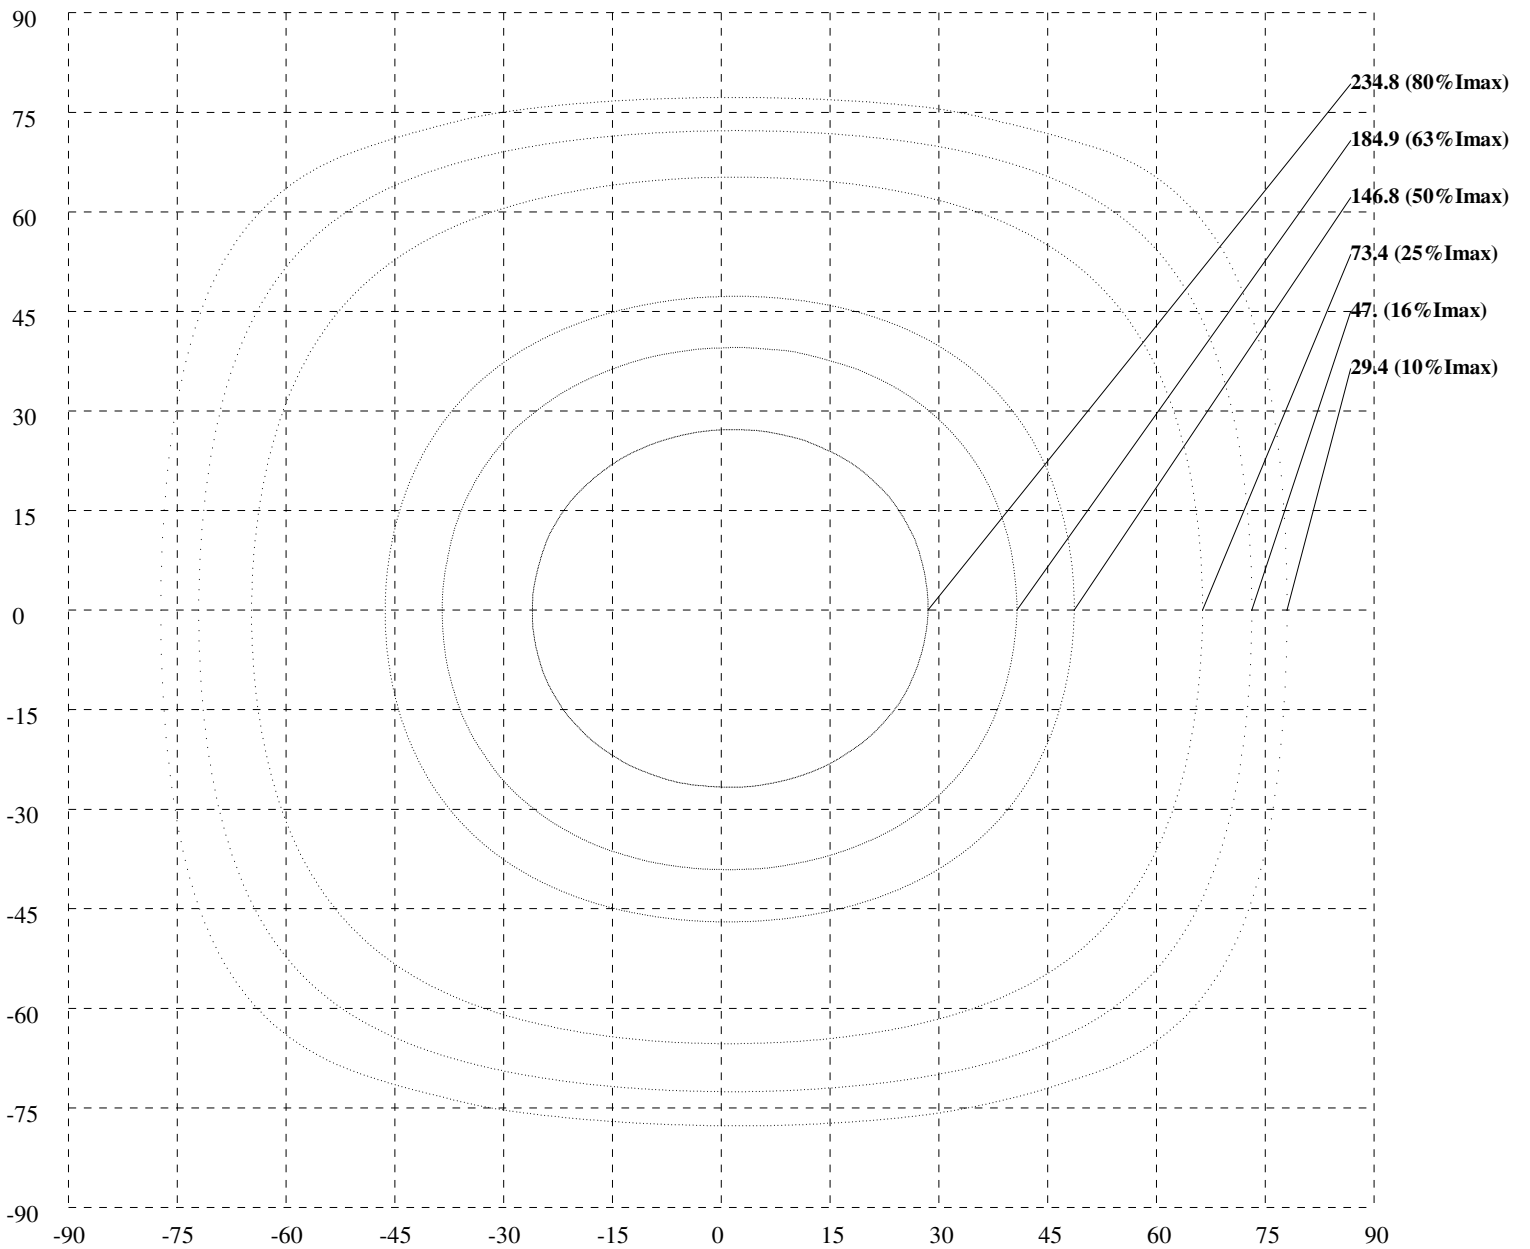

ISO-Candela V-H [Unit :cd] : + .

RP Lighting • Fans

Iso-Lux [Unit :lx] 8708WH-90-3K

Units: lx
Height: 3 m
Max Illuminance : 32.61lx

RP Lighting • Fans

Lux-Distance Curve