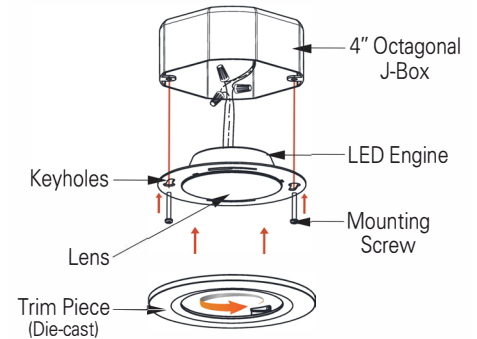

8708
120V

Catalog #:		Type
Project:		Date
Prepared by:		

4" LED Retrofit Kit

4" LED Retrofit Kit

DESCRIPTION

A multiple trim option downlight that is installed into a 4" octagonal j-box or retrofit into existing 4" housing. Making this trim an ideal choice for most residential environments.

DESIGN FEATURES

Construction

- Durable aluminum construction

Electrical

- 120V
- Triac dimmable
- Suitable for use in wet locations
- 50,000 hour projected life
- Wattage: 11W
- Source lumens: 830lm
- Delivered lumens: 650lm
- 90CRI
- Available in 3000K or 4000K
- Beam Angle: 110°
- Operating temperature: 14°F - 104°F

Installation

- Simple and easy installation - light engine and trim connects via twist and lock
- Installs in 4" Octagonal ceiling j-box (min 2" depth)
- IC Rated

Lens

- Polycarbonate diffuser

Finish

- Available in white (WH)

Dimensions

- 4-5/8" x 2-27/32" x 31/32"

Certifications

- cCSAus
- Energy Star listed
- JA8 and State of California Title 24 Compliant
- 5 year limited warranty

ORDERING

Example: 8708WH-3K

Model #	Trims	CCT
8708	WH	
8708	WH : White	-3K -4K