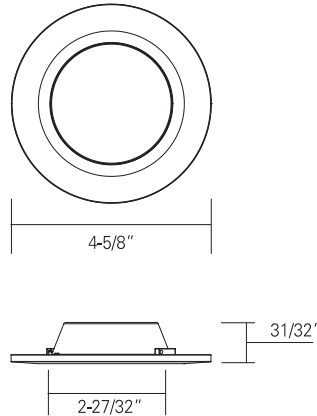

8708
120V

Catalog #:		Type
Project:		Date
Prepared by:		

4" LED Retrofit Kit

4" LED Retrofit Kit

DESCRIPTION

A multiple trim option downlight that is installed into a 4" octagonal j-box or retrofit into existing 4" housing. Making this trim an ideal choice for most residential environments.

DESIGN FEATURES

Construction

- Durable aluminum construction

Electrical

- 120V
- Triac dimmable
- Suitable for use in wet locations
- 50,000 hour projected life
- Wattage: 11W
- Source lumens: 830lm
- Delivered lumens: 650lm
- 90CRI
- Available in 3000K or 4000K
- Beam Angle: 110°
- Operating temperature: 14°F - 104°F

Installation

- Simple and easy installation - light engine and trim connects via twist and lock
- Installs in 4" Octagonal ceiling j-box (min 2" depth)
- IC Rated

Lens

- Polycarbonate diffuser

Finish

- Available in white (WH)

Dimensions

- 4-5/8" x 2-27/32" x 31/32"

Certifications

- cCSAus
- Energy Star listed
- JA8 and State of California Title 24 Compliant
- 5 year limited warranty

ORDERING

Example: 8708WH-3K

Model #	Trims	CCT
8708	WH	
8708	WH : White	-3K -4K