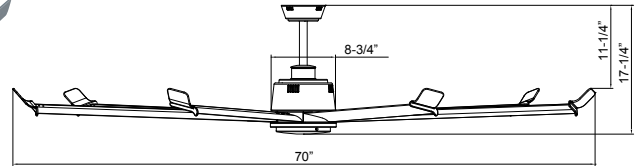

1070W-WC

120V

Catalog #:		Type
Project:		Date
Prepared by:		

Arctic 7-Blade, 70" Sweep, Energy Star 4.0, Wet Listed

DESCRIPTION

The Arctic 1070W is a wet-listed fan, sleek and modern silhouette that features an energy-efficient DC motor and a stunning 70" blade sweep. This design is made to move a large amount of air for commercial, industrial or larger residential spaces.

DESIGN FEATURES

Motor

- 5 speed | Reversible
- DC Motor | 180 x 17 mm motor
- RPM: High: 145 Low: 76
- 10012 CFM | 39.92 W | Efficiency = 251
- 76" Lead wire | 8" & 24" down rod included

Blades

- 7-Blade, 70" sweep
- Blade Construction: Aluminum
- 18° pitch

Downrods

- **E12:** 12" long - white (WW), brushed nickel (BN) and oil rubbed bronze (OB)
- **E18:** 18" long - white (WW), brushed nickel (BN) and oil rubbed bronze (OB)
- **E24:** 24" long - white (WW), brushed nickel (BN) and oil rubbed bronze (OB)
- **E36:** 36" long - white (WW), brushed nickel (BN) and oil rubbed bronze (OB)
- **E48:** 48" long - white (WW), brushed nickel (BN) and oil rubbed bronze (OB)
- **E60:** 60" long - white (WW), brushed nickel (BN) and oil rubbed bronze (OB)
- **E72:** 72" long - white (WW), brushed nickel (BN) and oil rubbed bronze (OB)

Light Kit

- Optional Light Kit Available

Dimensions

17-1/4"	8-3/4"	11-1/4"
Height (lowest point)	Width (housing)	Height (top of blade)

Wall Control

- Wall Control Included (indoor mount only) WCR-70
- Optional Remote Control (sold separately; indoor only use) RC-7 Remote Only