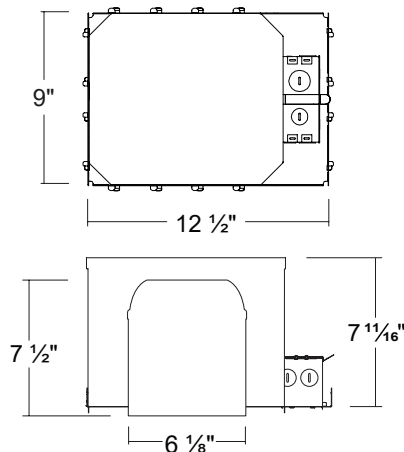

8199HICA-FR

120V/277V, 60HZ

Catalog #:		Type
Project:		Date
Prepared by:		

6" LED 2-Hour Fire Rated IC Airtight New Construction

DESCRIPTION

An ideal solution for efficiency, safety and flexible design aesthetics. This new construction IC airtight housing is a 2-hour fire rated and accommodates a variety of LED trims.

DESIGN FEATURES

Electrical

- 120V/277V, 60HZ

Housing

- Galvanized steel construction; housing interior is comprised of a flexible non-combustible insulation
- Suitable for use in new construction applications
- IC Rated for direct contact with insulation
- Adjusts to accommodate up to 1-1/2" ceiling thickness
- 2-hours fire rated

Junction Box

- J -box is listed for through-branch circuit wiring (4in – 4out), with three 1/2" knockouts and four non-metallic cable knockouts with strain clamps
- 3-port quick connectors pre-installed in J-Box

Bar Hanger

- Pre-installed bar hangers allow the housing to be positioned at any point within 24" joist span
- Pre-installed captive nails on bar hangers
- Bar hangers can be turned 90° on the plaster frame
- Bar hangers are designed to fit T-bar spine without additional clamps for use in drop ceilings

Dimensions

- 6-1/2" x 9" x 12-1/2"
- Aperture for can: 6 1/8"
- Height of can: 7 1/2"

Certifications

- cULus Listed for Wet Location (with specified trims)
- Certified under ASTM-E283 for Air tight construction
- 2 HOURS FIRE RATED UL Listed (UL1598 / UL263)
- 5 year limited warranty

TEL: 800.937.6925 | Fax: 800.207.9509 | www.rplighting.com

Specifications and dimensions subject to change without notice.

10/2/2020 R1