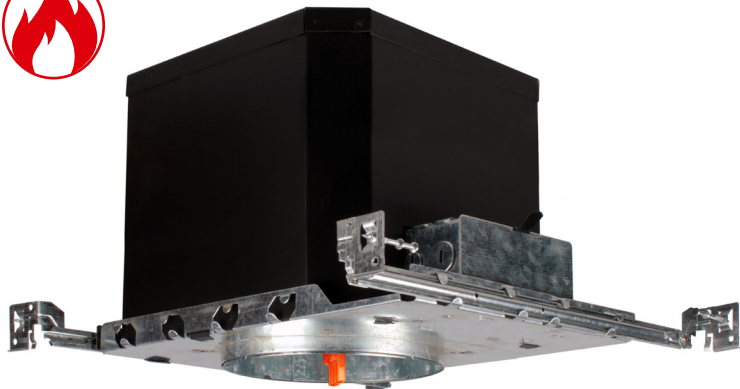

## 6" LED 2-Hour Fire Rated IC Airtight New Construction

### DESCRIPTION

An ideal solution for efficiency, safety and flexible design aesthetics. This new construction IC airtight housing is a 2-hour fire rated and accommodates a variety of LED trims.

#### Housing

- Galvanized steel construction; housing interior is comprised of a flexible non-combustible insulation
- Suitable for use in new construction applications
- IC Rated for direct contact with insulation
- Adjusts to accommodate up to 1-1/2" ceiling thickness
- 2-hours fire rated