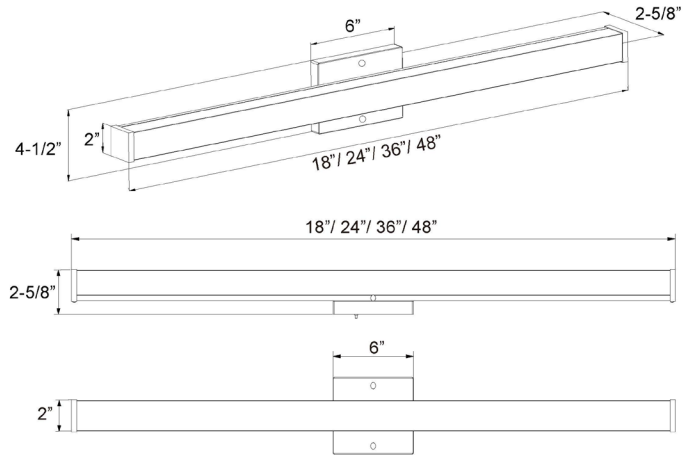

4907 Series

120V

Catalog #:		Type
Project:		Date
Prepared by:		

LED Linear Vanity Light, 18", 24", 36" and 48"

LED Vanity Light

DESCRIPTION

See yourself in the best light with the 4907 Series LED Linear Vanity Light - the perfect balance between LED energy efficiency and attractive modern style. This vanity will instantly update the decor in your bath or powder room and adds a sophisticated finishing touch.

DESIGN FEATURES

Construction

- Durable steel construction
- Wall mount
- Easy to install

Electrical

- 120V-60Hz
- Triac Dimmable
- Beam Angle: 120°
- 50,000 hour projected life
- Available in 3000K
- CRI 90
- Operating temperature -4°F (-20°C) - 104°F (40°C)

TEL: 800.937.6925 | Fax: 800.207.9509 | www.rplighting.com

Specifications and dimensions subject to change without notice.

4907 Series

120V

Specification & Ordering

Model	Volt	CCT	Watts	CRI	Lumens (Delivered)	Lumens (Source)	Lm/w	Beam Angle	Finish	Size	Operating Temp
4907__-18	120V 60Hz	3000K	12W	90 CRI	700	1080	58.3lm/W	120°	BN Brushed Nickel	18" x 5" x 3"	-4°F - 104°F
4907__-24			15W		900	1350	60lm/W			24" x 5" x 3"	
4907__-36			25W		1600	2250	64lm/W			36" x 5" x 3"	
4907__-48			30W		2000	2700	66.67lm/W			48" x 5" x 3"	