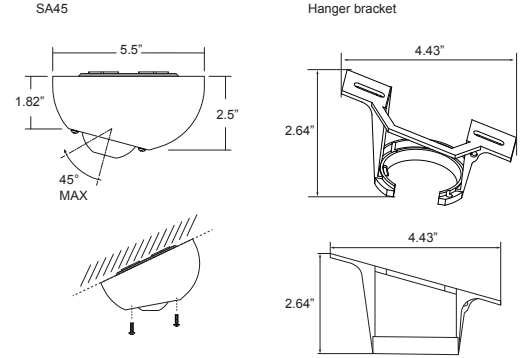

## Sloped Ceiling Adapter Kit

**SA45-WH**

**SA45-BN**

**SA45-OB**

### DESCRIPTION

This SA45 Sloped Adapter Kit, allows for mounting a ceiling fan on a sloped or vaulted ceiling up to 45°. The large ceiling mount bracket stabilizes the junction box in ceiling for a smoother and quieter performance.

### DESIGN FEATURES

- Durable steel construction
- Allows for mounting a ceiling fan on a sloped or vaulted ceiling up to 45°
- Available in White, Brushed Nickel and Oil Rubbed Bronze
- Each adapter kit includes (1x) Hanger Bracket & (1x) Ceiling Canopy, Downrod & Hanging Ball not included