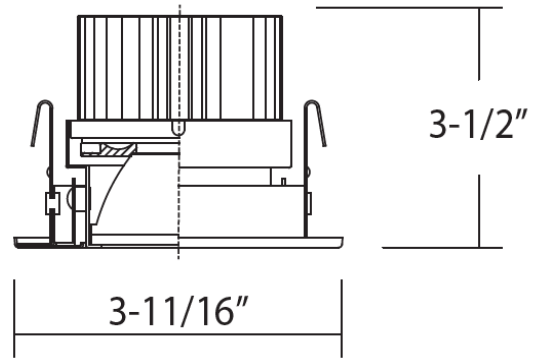

8821-1

120V

Catalog #:		Type
Project:		Date
Prepared by:		

3" Recessed Baffle

8821-1 - 3" Recessed Baffle

DESCRIPTION

The 8821-1 - 3" Recessed Baffle is a quick, easy, and affordable way to upgrade to an energy efficient LED down light solution. For use in new and existing ceilings. An ideal choice for retrofit and remodel in most residential or light-commercial applications.

DESIGN FEATURES

Construction

- Durable steel construction
- Frosted impact-resistant plastic lens

Electrical

- 120V-60Hz
- Dimmable Triac or ELV, 10-100%
- 50,000 hour projected life
- 10.3W | 731 lms (delivered)
- 3000K | 80 CRI

Installation

- Simple and easy installation to housing with 3 spring clips

Dimensions

- 3" nominal aperture
- 3-11/16" W x 3-1/2" H

Compatible Housing

- **8317H** - 3" LED IC Rated Frame-In
- **8317HR** - 3" LED IC Rated Remodel