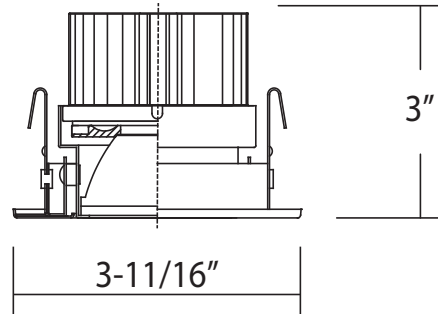

## 3" Recessed Gimbal

3" Recessed Gimbal

#### Dimensions

- 3" nominal aperture
- 3-11/16" W x 3" H