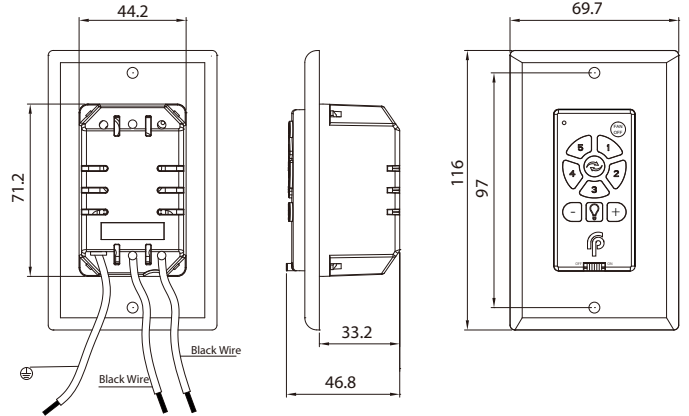

WCR-70

120V-60Hz

Catalog #:		Type
Project:		Date
Prepared by:		

DC Motor Ceiling Fan Wall Control, Wall-Mount

DESCRIPTION

This DC ceiling fan wall control WCR-70 is designed for easy installation, flexible operation and unobtrusive wall mounting. It provides noise-free fan operation at 5 speeds, forward / reverse function and on/off light control.

DESIGN FEATURES

Features

- 5 speeds, forward / reverse
- On / Off light control
- Wall plate included
- For ceiling fan 1070W-__-__-WC
- For indoor use only

Electrical

- 120V/ 60Hz
- 5 Speed fan control
- On / Off light control, full range dimming
- Fan Load Max 5A for fan and light
- Battery: (1x)12V 23A included

Dimensions

- 2.74" W x 4.55" H x 1.84" D

Certifications

- cULus Listed

ORDERING

Example: WCR-70WH

Model #
WCR-70