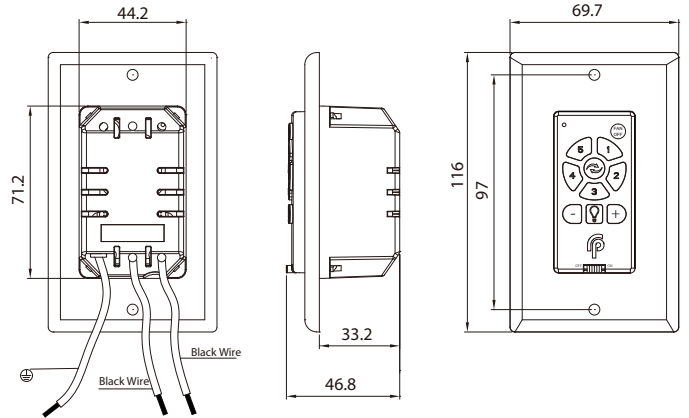

WCR-88

120V-60Hz

Catalog #:		Type
Project:		Date
Prepared by:		

DC Motor Ceiling Fan Wall Control, Wall-Mount

DESCRIPTION

This DC ceiling fan wall control WCR-88 is designed for easy installation, flexible operation and unobtrusive wall mounting. It provides noise-free fan operation at 5 speeds, forward / reverse function and on/off light control.

DESIGN FEATURES

Features

- 5 speeds, forward / reverse
- On / Off light control
- Wall plate included
- For ceiling fan 1088
- For indoor use only

Electrical

- 120V/ 60Hz
- 5 Speed fan control
- On / Off light control, full range dimming
- Fan Load Max 5A for fan and light
- Battery: (1x)12V 23A included

Dimensions

- 2.74" W x 4.55" H x 1.84" D

Certifications

- cULus Listed

ORDERING

Example: WCR-88WH

Model #
WCR-88