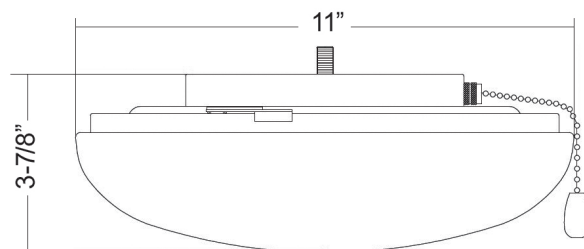

1RP22-ES

120V

Catalog #:		Type
Project:		Date
Prepared by:		

Ceiling Fan Light Kit

DESCRIPTION

A versatile low profile Ceiling Fan Light Kit solution available in several color options that not only matches your ceiling fan finish it will also match your home decor.

DESIGN FEATURES

Construction

- Durable Steel Frame
- Satin Glass Lens

Electrical

- 120V-60Hz
- 25,000 hour projected life
- 2 x 9W | 1600 lms | E26 LED A19 LED | Lamps Included
- Dimmable TRIAC, 10-100%
- 3000K | 90 CRI

Dimensions

- W 11" x H 3-7/8"

Match With These Energy Star Ceiling Fans

- 1032 - Traditional 5-Blade, 52" Sweep

Certifications

- cETLus listed
- 1 Year Limited Warranty

ORDERING GUIDE

Example: 1RP22BN-ES