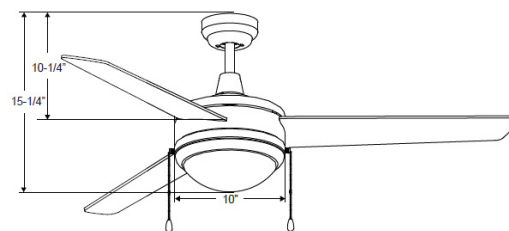

1043LED

120V

Catalog #:		Type
Project:		Date
Prepared by:		

Contempo IV - 3-blade, 52" Sweep, AC Motor, with Pull Chain, Energy Star Listed

DESCRIPTION

The clean lines and modern design of this AC Motor, LED Contempo Series fan adds style to any contemporary space. The efficient integrated LED light kit provides ample illumination and energy savings over traditional

DESIGN FEATURES

Motor

- 3 Speed | Reversible
- AC Motor | 172 x 14mm motor | 3 capacitors
- RPM: High: 214 Low: 88
- 5540 CFM | 49 W | Efficiency = 135
- 76" Lead wire | 4" down rod included

Blades

- 3-Blade, 52" sweep
- Blade Construction: Plywood¹
- 12° pitch

Light Kit

- Integrated LED light kit included: 16W | 1302 lms (source) | 822 lms (delivered) | 3000K | 90 CRI | Dimmable
- Shade: Satin white glass
- Replacement Glass: 1079-G-LED

Dimensions

15 1/4"	10"	10 1/4"
Height (lowest point)	Width (housing)	Height (top of blade)