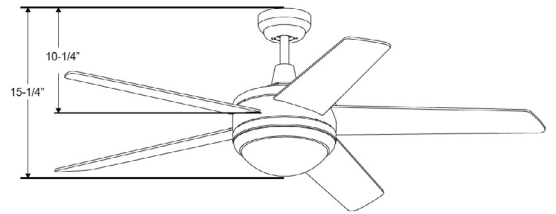

## Mirage IV - 5-blade, 52" Sweep, AC Motor, with Pull Chain, Energy Star Listed

#### Dimensions

15 1/4"	10"	10 1/4"
Height (lowest point)	Width (housing)	Height (top of blade)