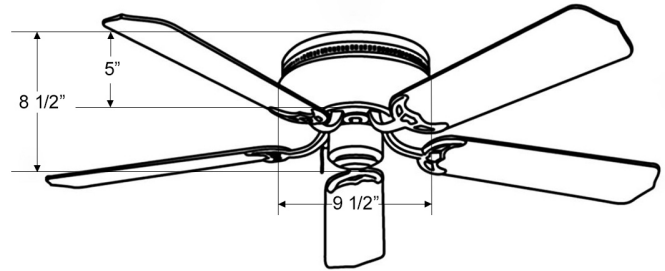

1063-1

120V

Catalog #:		Type
Project:		Date
Prepared by:		

Royal Knight Hugger, 5 Blade, 42" Sweep

DESCRIPTION

This Royal Knight Hugger 5-blade 42" sweep ceiling fan has an energy efficient AC Motor in a timeless design that compliments any interior application. Features such as an optional light kit and optional wall or hand-held remote controls further enhance this reliable classic.

DESIGN FEATURES

Motor

- 3-Speed, reversible
- AC Motor: 153 x 12 mm
- RPM: 200 (at highest speed)
- 43.83W Airflow | 2684 CFM
- CFM/W: Low: 103 / High: 61
- 3 capacitors
- 12" Lead wire
- Motor finishes: Brushed nickel, oil rubbed bronze or white

Blades

- 5-Blade, 42" sweep
- MDF construction: *To avoid fan blade warping - fan must be installed in a climate controlled environment*
- 16° pitch
- Blade finishes: Natural maple, walnut or white

Light Kit

- Light Kit Capable

Dimensions

8 1/2"	9 1/2"	5"
Height (lowest point)	Width (housing)	Height (top of blade)

Controls:

- Pull Chain Standard
- Optional Remote Control (sold separately)
RC-6 and RC-8
- Optional Wall Control (sold separately)
WC-4, WC-8, WC-13 and WC-16