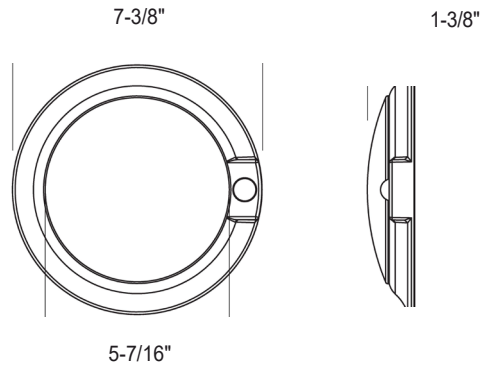

8556-S

120V

Catalog #:		Type
Project:		Date
Prepared by:		

6" Low-Profile Closet Light with PIR Motion Sensor

DESCRIPTION

The 8556WH-S-90-3K is a 6" LED Low-Profile Disk Light that automatically turns on when detecting movement and turns off after 30 seconds if no motion is detected. The wide lens works well to light the entire area and the sensor allows for excellent detection of movement from many normal closet ceiling heights.

DESIGN FEATURES

Construction

- Durable aluminum frame
- Frosted polycarbonate lens over LEDs
- Precision Fresnel lens to minimize signal interference over sensor

Electrical

- 120V - 60Hz
- Contact factory for 277V or other CCT colors
- Dimmable TRIAC or ELV, 10-100%
- 50,000 hour projected life
- 15.3W | 1050 lms (source) | 902 lms (delivered)
- 3000K | 90 CRI
- Beam angle 110°
- When motion is detected, sensor automatically turns lights ON and turns Off after 30 seconds when the room is vacated (default setting)

Installation

- Mounting bracket included to fit most 3" or 4" J-Box applications

Dimensions

- 7-3/8" x 1-3/8"

Certifications

- CSAus for use in wet locations
- Energy Star Listed
- CEC JA8 Compliant
- LED Lamp: 5 Year Limited Warranty
- Other Components: 1 Year Limited Warranty
- Suitable for use in closets when installed in accordance to NEC Section 410.16 (C)(1)

Specifications and dimensions subject to change without notice.

8/16/21 R5

RP LIGHTING · FANS