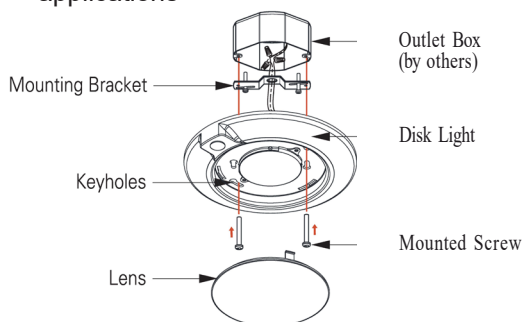

8556-S

120V

Catalog #:		Type
Project:		Date
Prepared by:		

6" Low-Profile Closet Light with PIR Motion Sensor

DESCRIPTION

The 8556WH-S-90-3K is a 6" LED Low-Profile Disk Light that automatically turns on when detecting movement and turns off after 30 seconds if no motion is detected. The wide lens works well to light the entire area and the sensor allows for excellent detection of movement from many normal closet ceiling heights.

DESIGN FEATURES

Construction

- Durable aluminum frame
- Frosted polycarbonate lens over LEDs
- Precision Fresnel lens to minimize signal interference over sensor

Electrical

- 120V - 60Hz
- Contact factory for 277V or other CCT colors
- Dimmable TRIAC or ELV, 10-100%
- 50,000 hour projected life
- 15.3W | 1050 lms (source) | 902 lms (delivered)
- 3000K | 90 CRI
- Beam angle 110°
- When motion is detected, sensor automatically turns lights ON and turns Off after 30 seconds when the room is vacated (default setting)

Installation

- Mounting bracket included to fit most 3" or 4" J-Box applications

Dimensions

- 7-3/8" x 1-3/8"

Certifications

- CSAus for use in wet locations
- Energy Star Listed
- CEC JA8 Compliant
- LED Lamp: 5 Year Limited Warranty
- Other Components: 1 Year Limited Warranty
- Suitable for use in closets when installed in accordance to NEC Section 410.16 (C)(1)