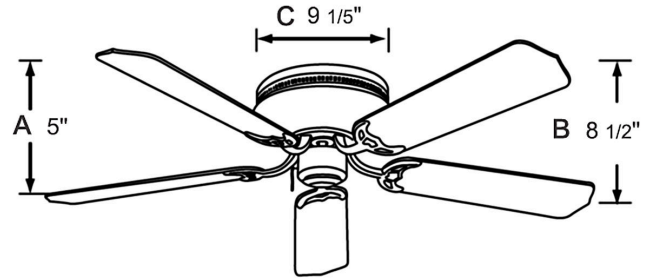

1063-1

120V

Catalog #:		Type
Project:		Date
Prepared by:		

Royal Knight Hugger, 5 Blade, 42" Sweep

DESCRIPTION

This Royal Knight Hugger 5-blade 42" sweep ceiling fan has an energy efficient AC Motor in a timeless design that compliments any interior application. Features such as an optional light kit and optional wall or hand-held remote controls further enhance this reliable classic.

DESIGN FEATURES

Motor

- 3 speed | Reversible
- AC Motor | 153 x 12 mm motor | 3 capacitors
- RPM: High: 200 Low: 85
- 2684 CFM | 43.83 W | Efficiency = 61.24
- 12" Lead wire

Blades

- 5-Blade, 42" sweep
- Blade Construction: MDF¹
- 12° pitch

Light Kit

- Light Kit Capable

Dimensions

8 1/2"	9 1/5"	5"
Height (lowest point)	Width (housing)	Height (top of blade)

Controls:

- Pull Chain Standard
- Optional Remote Control (sold separately) RC-10
- Optional Wall Control (sold separately) WC-4, WC-8, WC-13 and WC-16