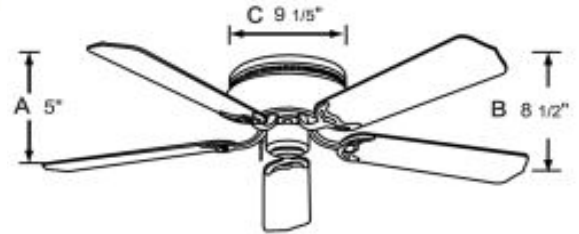

1063-1

120V

Catalog #:		Type
Project:		Date
Prepared by:		

Royal Knight Hugger, 5 Blade, 42" Sweep

DESCRIPTION

This Royal Knight Hugger 5-blade 42" sweep ceiling fan has an energy efficient AC Motor in a timeless design that compliments any interior application. Features such as an optional light kit and optional wall or hand-held remote controls further enhance this reliable classic.

DESIGN FEATURES

Motor

- 3 speed | Reversible
- AC Motor | 153 x 12 mm motor | 3 capacitors
- RPM: High: 200 Low: 85
- High: CFM: 2684 | Watts: 43.83 | Efficiency: 61.2
- Low: CFM: 1025 | Watts: 9.93
- 12" Lead wire

Blades

- 5-Blade, 42" sweep
- Blade Construction: MDF¹
- 16° pitch

Light Kit

- Light Kit Adaptable (sold separately)

Dimensions

8-1/2"	9-1/5"	5"
Height (lowest point)	Width (housing)	Height (top of blade)

Controls: